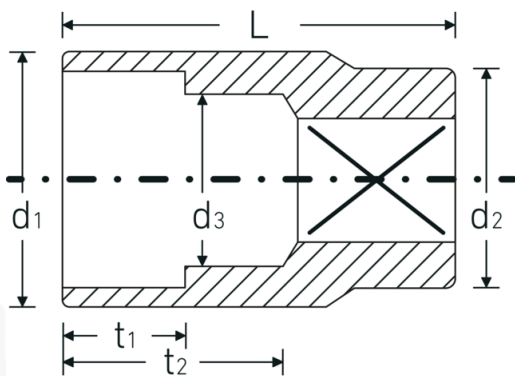

Technical Drawing.

Technical Attributes.

Drive profile bi-hex AS-Drive®
Internal square drive (inch) 1/2 "

Logistics data.

Depth mm (IFS) 39
Width mm (IFS) 23