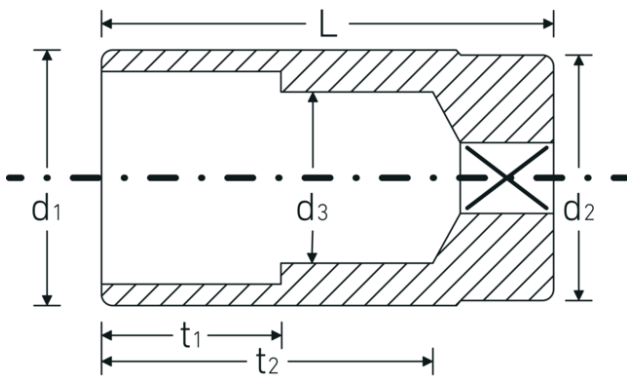

## Sockets 1/2", inch, extra deep

51a

Product no. **03420056**  
GTIN **4018754127146**  
Model **51 A 1 1/4**

**Label.** 1/2 " Socket Wrench size 1 1/4" L.83mm

## Technical Drawing.

## Technical Attributes.

Drive profile	bi-hex AS-Drive®
Internal square drive (inch)	1/2 "
d1	40 mm
d2	38 mm
d3	30,5 mm
Length mm (L)	83 mm
Wrench size [inch]	1 1/4 "
t1	35 mm
t2	63,1 mm

## Logistics data.

Depth mm (IFS)	82
Width mm (IFS)	41
Height mm (IFS)	41
Length (packed, mm)	310
Width (packed, mm)	50
Height (packed, mm)	42
Volume (packed, dm <sup>3</sup> )	0.651 dm <sup>3</sup>
Product no.	03420056
Weight (gross, kg)	1,680