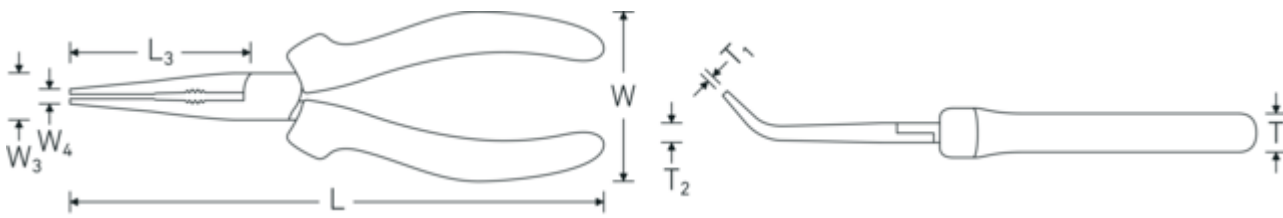

Telephone pliers

6731

Product no. **67311160**
GTIN **4018754338733**
Model **6731 TELEFONZ. B 160,
VERCHR, 2KGRIF**

Label.

Telephone pliers L.160mm Head Chrome-plated Handles 2-component handles

Features.

- flat nose round pliers, curved (Form B 45°) with cutting edge and burner hole
- for gripping, holding and cutting cables as well as soft and hard wire
- with burner hole for holding nuts and stud bolts
- flat-round, curved jaws with serrated gripping surfaces
- drop-forged from tempered tool steel
- cutting edges with additional induction hardening to approx. 64 HRC
- chrome plated head
- 2-component handles
- DIN ISO 5745

Technical Drawing.

Technical Attributes.

Jaw length mm (b)	43 mm
Width mm (b)	54 mm
DIN	DIN ISO 5745
Handles	2-component handles
Height mm (h)	30 mm

Logistics data.

Depth mm (IFS)	160
Width mm (IFS)	55
Height mm (IFS)	18
Length (packed, mm)	204
Width (packed, mm)	120

Head	Chrome-plated	Height (packed, mm)	65
Head width mm (a)	18 mm	Volume (packed, dm³)	1.5912 dm ³
Head thickness mm (T2)	9.5 mm	Art. no.	67311160
Length mm (L)	160 mm	Weight (gross, kg)	0,838
Tip width mm (f)	3.5 mm	Weight PAP (kg)	0,048
Tip thickness mm (T1)	3.5 mm	Weight PVC (kg)	0,002
Squares	45 °	GTIN	4018754338733
		Country of origin	VIET NAM
		Region of origin	Ausländischer Ursprung
		WEEE/ElektroG	nicht ear-pflichtig
		Customs tariff no.	82032000
		Packing standard	5
		Weight	155 g