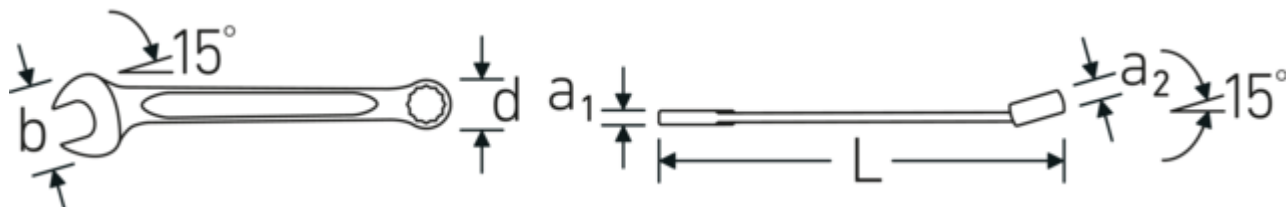

Technologies and features.

Double T-profile

Our combination and ring spanners have an additional recess in the middle of the tool. Similar to the principle of a double T-beam, this provides a tremendous load capacity and maximum strength whilst reducing weight.

Offset Shaft Design

Our spanners are specially designed with additional reinforcement in the load zones where the greatest amount of force is transmitted - namely where the jaw meets the shank - in order to prevent deformation.

Technical Attributes.

a1	7,3 mm
a2	13 mm
Drive profile	bi-hex AS-Drive®
Width mm (b)	49 mm
d	31,8 mm
DIN	DIN 3113 Form A / ISO 7738 Form A
Length mm (L)	260 mm
Jaw angle	15 °
Spanner width 1 [mm]	22 mm
Ring position	15 °
Spanner width 2 [mm]	22 mm
t	10 mm