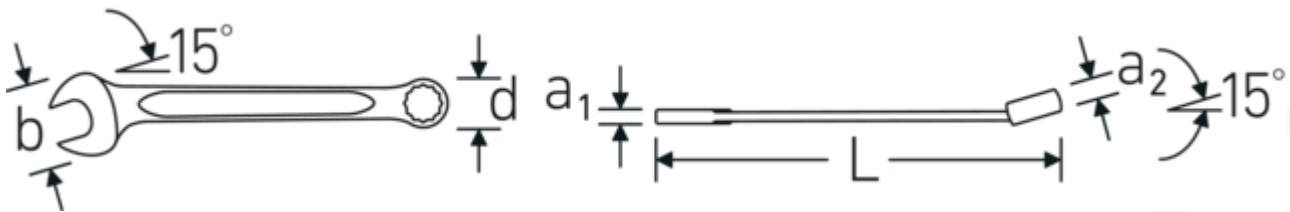

Combination wrench OPEN BOX, inch

OPEN BOX 13a

Product no. **40485858**
 GTIN **4018754020294**
 Model **OPEN BOX 13a 1 5/16**

Label. Combination wrench Wrench size 1 5/16 " L.450mm

Technical Drawing.

Technical Attributes.

a1	9,6 mm
a2	17 mm
Width mm (b)	74 mm
d	47 mm
DIN	DIN 3113 Form A / ISO 7738 Form A
Length mm (L)	450 mm
Jaw angle	15 °
Ring position	15 °
Wrench width 1 [inch]	1 5/16 "
Wrench width s 2 [inch]	1 5/16 "

Logistics data.

Depth mm (IFS)	450
Width mm (IFS)	74
Height mm (IFS)	9
Length (packed, mm)	452
Width (packed, mm)	75
Height (packed, mm)	9
Volume (packed, dm3)	0.3051 dm3
Product no.	40485858
Weight (gross, kg)	0,617
Weight PAP (kg)	0,000
Weight PVC (kg)	0,012
GTIN	4018754020294