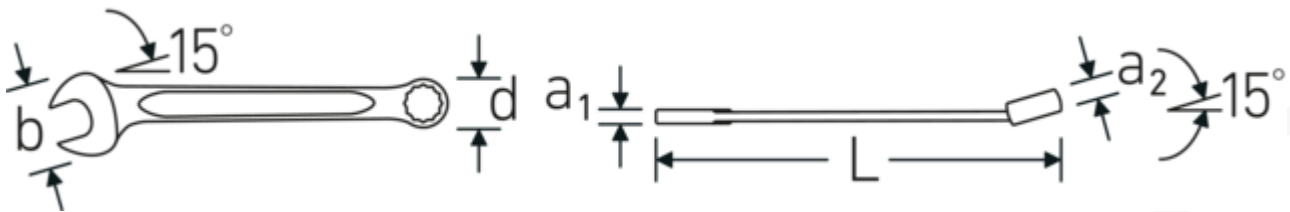

Combination wrench OPEN BOX, inch

OPEN BOX 13a

Product no. **40481818**
 GTIN **4018754020102**
 Model **OPEN BOX 13a 9/32**

Label. Combination wrench Wrench size 9/32 " L.110mm

Technical Drawing.

Technical Attributes.

a1	3,9 mm
a2	6 mm
Width mm (b)	17 mm
d	11,3 mm
DIN	DIN 3113 Form A / ISO 7738 Form A
Length mm (L)	110 mm
Jaw angle	15 °
Ring position	15 °
Wrench width 1 [inch]	9/32 "
Wrench width s 2 [inch]	9/32 "

Logistics data.

Depth mm (IFS)	112
Width mm (IFS)	17
Height mm (IFS)	7
Length (packed, mm)	112
Width (packed, mm)	38
Height (packed, mm)	25
Volume (packed, dm ³)	0.1064 dm ³
Product no.	40481818
Weight (gross, kg)	0,174
Weight PAP (kg)	0,000
Weight PVC (kg)	0,003
GTIN	4018754020102