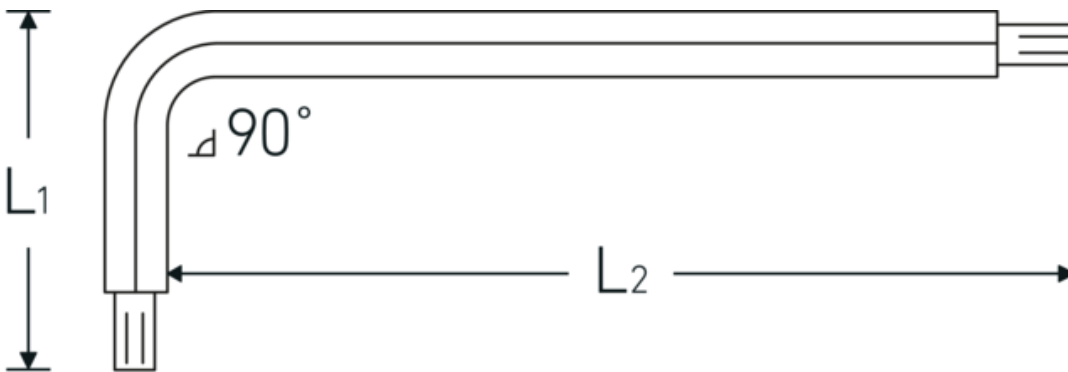

10767

Product no. **43263025**  
 GTIN **4018754332786**  
 Model **10767 2.5 KUGELKOPF-  
 WINKELSCHRAUBENDREHER  
 SECHSKANT**

**Label.** Hex ballpoint L-wrench Hex drive 2,5mm L.18mm x 112mm

### Technical Drawing.

### Technical Attributes.

Drive profile	hex
External hex drive (mm)	2,5 mm
L1	18 mm
L2	112 mm

### Logistics data.

Depth mm (IFS)	113
Width mm (IFS)	20
Height mm (IFS)	3
Length (packed, mm)	113
Width (packed, mm)	20
Height (packed, mm)	3
Volume (packed, dm <sup>3</sup> )	0.00678 dm <sup>3</sup>
Product no.	43263025
Weight (gross, kg)	0,056