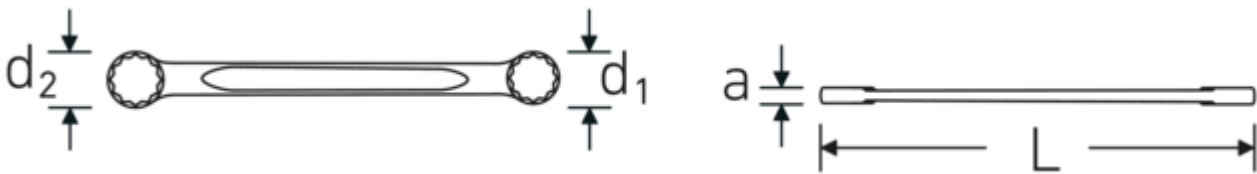

Double ring wrench, metric

StahlwilleSTABIL®21

Product no. **41053032**
GTIN **4018754021420**
Model **21 30 x 32**

Label. Double ring wrench Wrench size 30 x 32 mm L.325mm

Technical Drawing.

Technical Attributes.

a	12 mm
Drive profile	bi-hex AS-Drive®
d1	43 mm
d2	45,5 mm
DIN	DIN 837 / ISO 10103
Length mm (L)	325 mm
Wrench width 1 [mm]	30 mm
Wrench width 2 [mm]	32 mm

Logistics data.

Depth mm (IFS)	326
Width mm (IFS)	46
Height mm (IFS)	13
Length (packed, mm)	345
Width (packed, mm)	95
Height (packed, mm)	40
Volume (packed, dm3)	1.311 dm3
Product no.	41053032
Weight (gross, kg)	1,445
Weight PAP (kg)	0,000
Weight PVC (kg)	0,014
GTIN	4018754021420
Country of origin	GERMANY

41053034 21 30 x 34

Double ring wrench Wrench size 30 x
34 mm L.325mm

4018754021437

GTIN-Code.