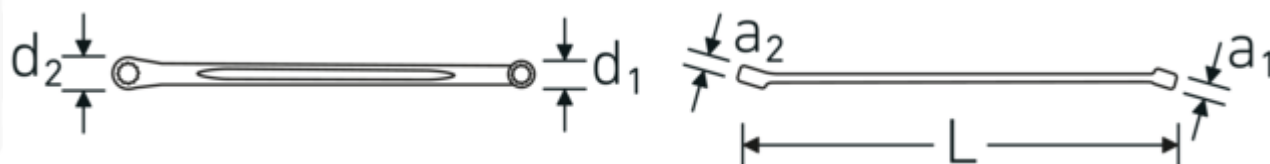

## Double-ended ring spanner, metric, extra long

220

Product no. 41031819  
GTIN 4018754140411  
Model 220 18 x 19

**Label.** Double-ended ring spanner Spanner size 18 x 19 mm L.365mm

- Features.**
- extra long
  - 15° angled
  - HPQ® high performance steel, chrome plated

## Technical Attributes.

<b>a1</b>	11 mm
<b>a2</b>	12 mm
<b>Drive profile</b>	bi-hex AS-Drive®
<b>d1</b>	25,5 mm
<b>d2</b>	27,5 mm
<b>Length mm (L)</b>	365 mm
<b>Spanner width 1 [mm]</b>	18 mm
<b>Ring position</b>	15 °
<b>Spanner width 2 [mm]</b>	19 mm