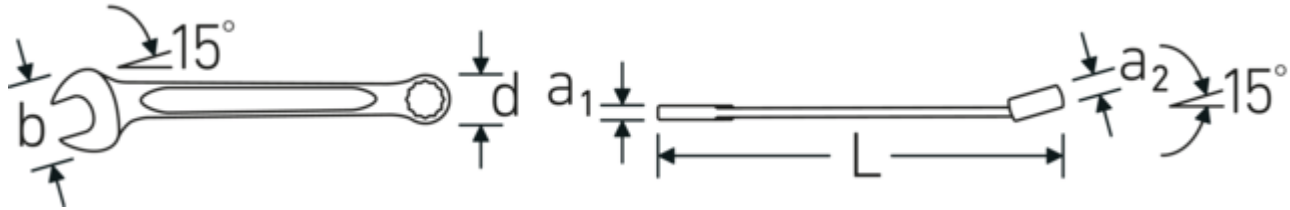

Combination spanner set OPEN BOX, inch

OPEN BOX 13a

Product no. **96404803**
GTIN **4018754080861**
Model **OPEN BOX 13a/8**

Label.

Combination spanner set OPEN BOX 13a/8 7/16-7/8 8 pcs.

Features.

- Wrenches with metric, equal wrench sizes in roll-up pouch
- DIN 3113 Form A/ISO 7738 Form A
- jaw side straight, ring side 15° angled
- Sturdy, slim and lightweight intelligent construction
- High bending strength due to double T-profile
- STAHLWILLE round finish ensures a surface that is pleasant to the skin and has a good grip
- Extremely resilient, exceptionally durable
- drop forged, hardened and cooled in oil bath
- Chrome-Alloy-Steel, chrome plated

Content:

SW 8; 10; 13; 16; 17; 18; 19; 22 mm

Advantages.

Made in Germany - Combination spanner set in a sturdy roll-up case, 8 pcs.-pce., 7/16-7/8 mm, ring side 15° angled, DIN 3113 Form A / ISO 7738 Form A,

Technical Drawing.

Technical Attributes.

Number of tools	8 pcs.
Range	7/16-7/8
DIN	DIN 3113 Form A / ISO 7738 Form A
Jaw angle	15 °
No.	13a/8

Logistics data.

Depth mm (IFS)	270
Width mm (IFS)	50
Height mm (IFS)	67
Length (packed, mm)	270
Width (packed, mm)	50
Height (packed, mm)	67
Volume (packed, dm3)	0.9045 dm3
Art. no.	96404803
Weight (gross, kg)	0,970
Weight PAP (kg)	0,040
Weight PVC (kg)	0,000
GTIN	4018754080861
Country of origin	GERMANY
Region of origin	Nordrhein-Westfalen
WEEE/ElektroG	nicht ear-pflichtig
Customs tariff no.	82041100
Packing standard	1
Weight	900 g