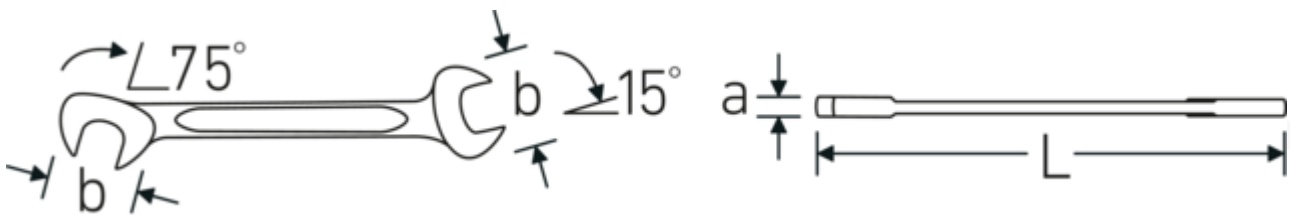

Small double-open ended wrench
ELECTRIC, inch

ELECTRIC 12a

Product no. **40462828**
GTIN **4018754020027**
Model **ELECTRIC 12a 7/16**

Label. Double open-ended wrench, small Wrench size 7/16 " L.116mm

Technical Drawing.

Technical Attributes.

a	3 mm
Width mm (b)	24,2 mm
Length mm (L)	116 mm
Jaw angle	15/75 °
Wrench width 1 [inch]	7/16 "
Wrench width s 2 [inch]	7/16 "

Logistics data.

Depth mm (IFS)	116
Width mm (IFS)	25
Height mm (IFS)	3
Length (packed, mm)	120
Width (packed, mm)	80
Height (packed, mm)	18
Volume (packed, dm3)	0.1728 dm3
Product no.	40462828
Weight (gross, kg)	0,285
Weight PAP (kg)	0,000
Weight PVC (kg)	0,004
GTIN	4018754020027