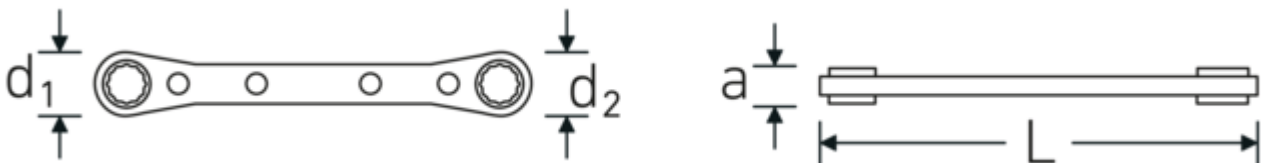

## Ratchet ring wrench, inch, bi-hex

25aN

Product no. **41562022**  
GTIN **4018754164455**  
Model **25a 5/16 x 11/32**

### Label.

Ratchet ring wrench Wrench size 5/16 x 11/32 " L.109mm

### Technical Attributes.

a	9 mm
Drive profile	bi-hex AS-Drive®
d1	15 mm
d2	17 mm
Length mm (L)	109 mm
Wrench width 1 [inch]	5/16 "
Wrench width s 2 [inch]	11/32 "

## Variants.

Product no.	Art. no. (ERP)	Description	GTIN
41561620	25a 1/4 x 5/16	Ratchet ring wrench Wrench size 1/4 x 5/16 " L.109mm	4018754164448
41562022	25a 5/16 x 11/32	Ratchet ring wrench Wrench size 5/16 x 11/32 " L.109mm	4018754164455
41562428	25a 3/8 x 7/16	Ratchet ring wrench Wrench size 3/8 x 7/16 " L.139mm	4018754164462
41563234	25a 1/2 x 9/16	Ratchet ring wrench Wrench size 1/2 x 9/16 " L.174mm	4018754164479
41563638	25a 5/8 x 11/16	Ratchet ring wrench Wrench size 5/8 x 11/16 " L.205mm	4018754164486
41564044	25a 3/4 x 7/8	Ratchet ring wrench Wrench size 3/4 x 7/8 " L.235mm	4018754164493
41564246	25a 13/16 x 15/16	Ratchet ring wrench Wrench size 13/16 x 15/16 " L.235mm	4018754164509