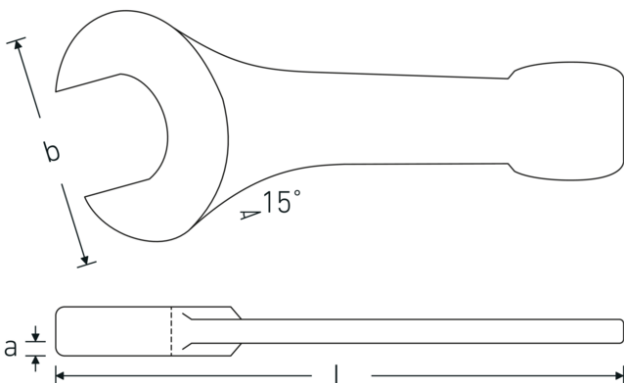

## Open-ended striking spanner

4204

Product no. **42040041**  
GTIN **4018754023691**  
Model **4204 41**

**Label.** Open-ended striking spanner Spanner size 41mm L.235mm

**Features.**

- DIN 133
- special tool steel, grey finish

### Technical Attributes.

**a** 18,5 mm  
**Width mm (b)** 86 mm

### Logistics data.

**Depth mm (IFS)** 230  
**Width mm (IFS)** 85

<b>DIN</b>	DIN 133	<b>Height mm (IFS)</b>	20
<b>Length mm (L)</b>	235 mm	<b>Length (packed, mm)</b>	230
<b>Spanner width 1 [mm]</b>	41 mm	<b>Width (packed, mm)</b>	85
		<b>Height (packed, mm)</b>	20
		<b>Volume (packed, dm3)</b>	0.391 dm3
		<b>Art. no.</b>	42040041
		<b>Weight (gross, kg)</b>	0,923
		<b>Weight PAP (kg)</b>	0,000
		<b>Weight PVC (kg)</b>	0,000
		<b>GTIN</b>	4018754023691
		<b>Country of origin</b>	GERMANY
		<b>Region of origin</b>	Nordrhein-Westfalen
		<b>WEEE/ElektroG</b>	nicht ear-pflichtig
		<b>Customs tariff no.</b>	82041100
		<b>Packing standard</b>	1
		<b>Weight</b>	923 g

42040075	4204 75	Open-ended striking spanner Spanner size 75mm L.375mm	4018754023769
42040080	4204 80	Open-ended striking spanner Spanner size 80mm L.408mm	4018754023776
42040085	4204 85	Open-ended striking spanner Spanner size 85mm L.408mm	4018754023783
42040090	4204 90	Open-ended striking spanner Spanner size 90mm L.445mm	4018754023790
42040095	4204 95	Open-ended striking spanner Spanner size 95mm L.445mm	4018754023806
42040100	4204 100	Open-ended striking spanner Spanner size 100mm L.485mm	4018754023813
42040105	4204 105	Open-ended striking spanner Spanner size 105mm L.485mm	4018754023820