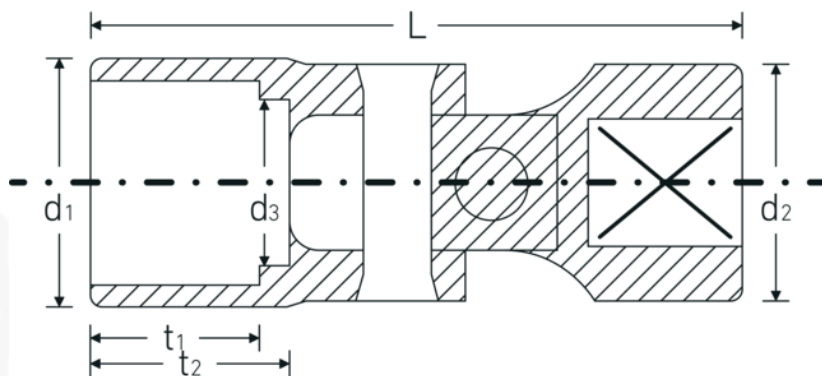

## Flex sockets 3/8", metric

47

Product no. 02040016  
GTIN 4018754002528  
Model 47 16

Label. 3/8 " Flex socket Wrench size 16mm L.51,5mm

## Technical Attributes.

<b>Drive profile</b>	bi-hex AS-Drive®
<b>Internal square drive (inch)</b>	3/8 "
<b>d1</b>	21,8 mm
<b>d2</b>	17,5 mm
<b>d3</b>	15 mm
<b>Length mm (L)</b>	51,5 mm
<b>Width across flats [mm]</b>	16 mm
<b>t1</b>	14 mm
<b>t2</b>	17 mm

## Logistics data.

<b>Depth mm (IFS)</b>	47
<b>Width mm (IFS)</b>	22
<b>Height mm (IFS)</b>	22
<b>Length (packed, mm)</b>	47
<b>Width (packed, mm)</b>	22
<b>Height (packed, mm)</b>	22
<b>Volume (packed, dm3)</b>	0.022748 dm3
<b>Product no.</b>	02040016
<b>Weight (gross, kg)</b>	0,061
<b>Weight PAP (kg)</b>	0,000
<b>Weight PVC (kg)</b>	0,002
<b>GTIN</b>	4018754002528
<b>Country of origin</b>	GERMANY
<b>Region of origin</b>	Nordrhein-Westfalen
<b>WEEE/ElektroG</b>	nicht ear-pflichtig
<b>Customs tariff no.</b>	82042000
<b>Packing standard</b>	1
<b>Weight</b>	58 g

## Variants.

Product no.	Model no. (ERP)	Description	GTIN
02040010	47 10	3/8 " Flex socket Wrench size 10mm L.45,5mm	4018754002467
02040011	47 11	3/8 " Flex socket Wrench size 11mm L.47,5mm	4018754002474
02040012	47 12	3/8 " Flex socket Wrench size 12mm L.48mm	4018754002481
02040013	47 13	3/8 " Flex socket Wrench size 13mm L.48mm	4018754002498
02040014	47 14	3/8 " Flex socket Wrench size 14mm L.48,5mm	4018754002504
02040015	47 15	3/8 " Flex socket Wrench size 15mm L.48,5mm	4018754002511
02040016	47 16	3/8 " Flex socket Wrench size 16mm L.51,5mm	4018754002528
02040017	47 17	3/8 " Flex socket Wrench size 17mm L.53,5mm	4018754002535
02040018	47 18	3/8 " Flex socket Wrench size 18mm L.54,5mm	4018754002542
02040019	47 19	3/8 " Flex socket Wrench size 19mm L.57mm	4018754002559