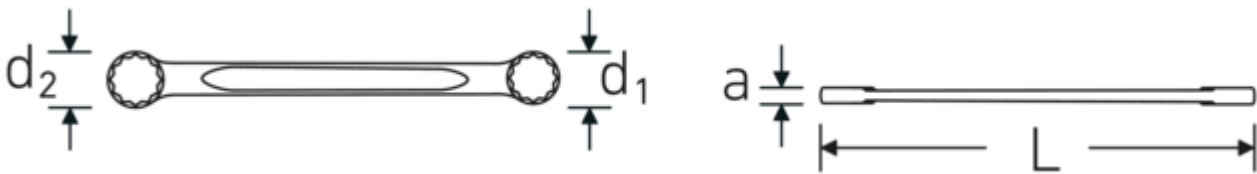

Double ring wrench, metric

StahlwilleSTABIL®21

Product no. **41052022**
 GTIN **4018754021376**
 Model **21 20 x 22**

Label. Double ring wrench Wrench size 20 x 22 mm L.210mm

Technical Drawing.

Technical Attributes.

a	9 mm
Drive profile	bi-hex AS-Drive®
d1	29 mm
d2	32,4 mm
DIN	DIN 837 / ISO 10103
Length mm (L)	210 mm
Wrench width 1 [mm]	20 mm
Wrench width 2 [mm]	22 mm

Logistics data.

Depth mm (IFS)	211
Width mm (IFS)	33
Height mm (IFS)	9
Length (packed, mm)	220
Width (packed, mm)	60
Height (packed, mm)	30
Volume (packed, dm3)	0.396 dm3
Product no.	41052022
Weight (gross, kg)	0,545
Weight PAP (kg)	0,000
Weight PVC (kg)	0,010
GTIN	4018754021376
Country of origin	GERMANY

41053034 21 30 x 34

Double ring wrench Wrench size 30 x
34 mm L.325mm

4018754021437

GTIN-Code.