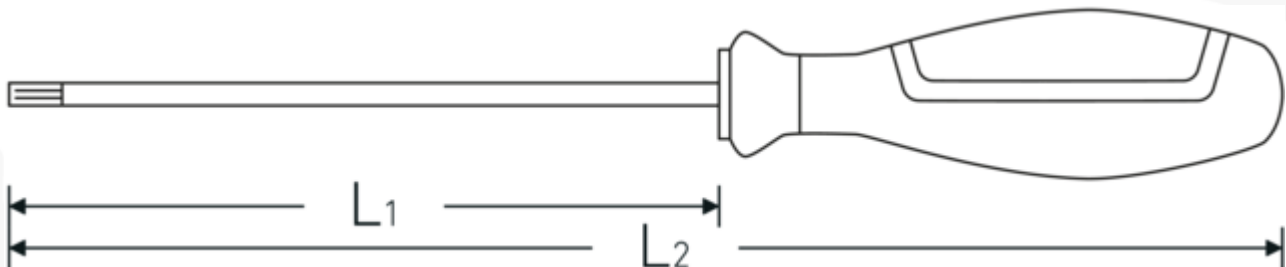

VDE TORX® screwdriver 4676 VDE

4676 VDE

Product no. **46763015**
 GTIN **4018754338184**
 Model **4676 VDE T15 TORX-SCHRAUBENDREHER**

Label. VDE TORX® screwdriver T15 L.100mm

- Features.**
- Reduced blade diameter: for reaching and operating low-lying screw connections or screws, e.g. in switch cabinets
 - in switch cabinets
 - flush with the blade tip due to integrated protective insulation: saves valuable space and allows optimum access even in the tightest installation spaces Roll-off protection prevents unwanted rolling away from the workplace
 - for internal TORX® screws
 - Chrome-Alloy-Steel
 - blade burnished
 - VDE insulated up to 1000 V
 - DIN EN 60900
 - Insulated according to IEC 900 - AC/1000 V AC/1000 V

Technical Drawing.

Technical Attributes.

Drive profile TORX®

Logistics data.

Depth mm (IFS) 203

DIN	DIN EN 60900	Width mm (IFS)	25
Size of output profile	T15	Height mm (IFS)	25
L1	100 mm	Length (packed, mm)	205
L2	205 mm	Width (packed, mm)	110
		Height (packed, mm)	62
		Volume (packed, dm3)	1.3981 dm3
		Art. no.	46763015
		Weight (gross, kg)	0,526
		Weight PAP (kg)	0,082
		Weight PVC (kg)	0,000
		GTIN	4018754338184
		Country of origin	GERMANY
		Region of origin	Nordrhein-Westfalen
		WEEE/ElektroG	nicht ear-pflichtig
		Customs tariff no.	82054000
		Packing standard	10
		Weight	55 g

Variants.

Art. no.	Art. no. (ERP)	Description	GTIN
46763010	4676 VDE T10 TORX-SCHRAUBENDREHER	VDE TORX® screwdriver T10 L.100mm	4018754338177
46763015	4676 VDE T15 TORX-SCHRAUBENDREHER	VDE TORX® screwdriver T15 L.100mm	4018754338184
46763020	4676 VDE T20 TORX-SCHRAUBENDREHER	VDE TORX® screwdriver T20 L.100mm	4018754338191
46763025	4676 VDE T25 TORX-SCHRAUBENDREHER	VDE TORX® screwdriver T25 L.125mm	4018754338207
46763030	4676 VDE T30 TORX-SCHRAUBENDREHER	VDE TORX® screwdriver T30 L.150mm	4018754338214