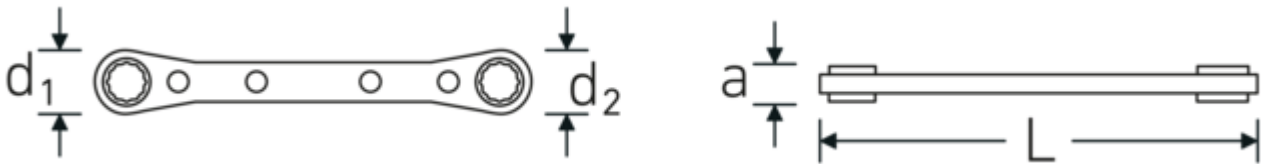

## Ratchet ring wrench, inch, bi-hex

25aN

Product no. **41563234**  
GTIN **4018754164479**  
Model **25a 1/2 x 9/16**

### Label.

Ratchet ring wrench Wrench size 1/2 x 9/16 " L.174mm

### Technical Attributes.

a	12 mm
Drive profile	bi-hex AS-Drive®
d1	26 mm
d2	30 mm
Length mm (L)	174 mm
Wrench width 1 [inch]	1/2 "
Wrench width s 2 [inch]	9/16 "

### Logistics data.

Depth mm (IFS)	75
Width mm (IFS)	15
Height mm (IFS)	7
Length (packed, mm)	75
Width (packed, mm)	15
Height (packed, mm)	7
Volume (packed, dm3)	0.007875 dm3
Product no.	41563234
Weight (gross, kg)	0,160
Weight PAP (kg)	0,000
Weight PVC (kg)	0,005
GTIN	4018754164479
Country of origin	UNITED STATES