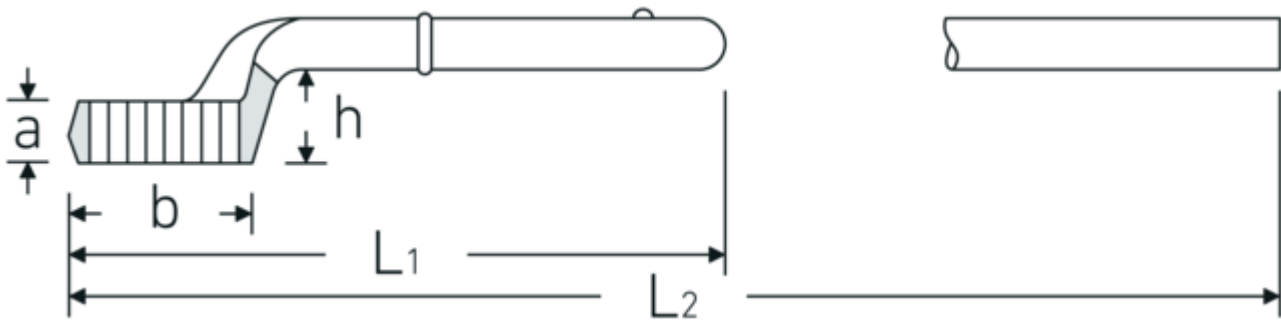

Heavy duty ring wrench

5

Product no. **42020065**
GTIN **4018754023578**
Model **5 65**

Label. Heavy duty ring wrench Wrench size 65mm L.355mm

Technical Drawing.

Technical Attributes.

a	33 mm
Width mm (b)	98 mm
for no.	4
Height mm (h)	53 mm
L1	355 mm
L2	1060 mm
Wrench width 1 [mm]	65 mm

Logistics data.

Depth mm (IFS)	360
Width mm (IFS)	99
Height mm (IFS)	78
Length (packed, mm)	360
Width (packed, mm)	99
Height (packed, mm)	78
Volume (packed, dm ³)	2.77992 dm ³
Product no.	42020065
Weight (gross, kg)	2,495
Weight PAP (kg)	0,000