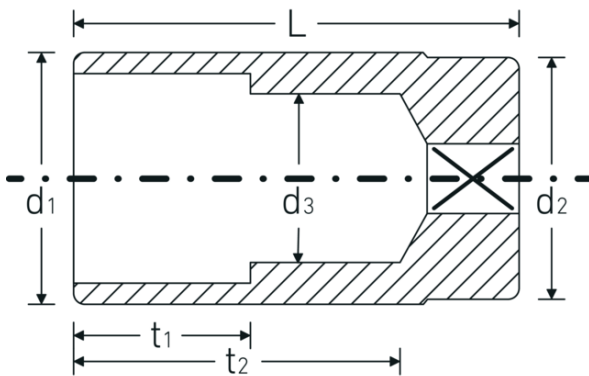

## Sockets 3/8", inch, extra deep

46a

Product no. **02420035**  
GTIN **4018754004355**  
Model **46 A 19/32**

**Label.** 3/8 " Socket Wrench size 19/32" L.60mm

### Technical Drawing.

### Technical Attributes.

Drive profile	bi-hex AS-Drive®
Internal square drive (inch)	3/8 "
d1	20,6 mm
d2	19 mm
d3	14 mm
Length mm (L)	60 mm
Wrench size [inch]	19/32 "
t1	25 mm
t2	48,2 mm

### Logistics data.

Depth mm (IFS)	60
Width mm (IFS)	21
Height mm (IFS)	21
Length (packed, mm)	105
Width (packed, mm)	63
Height (packed, mm)	22
Volume (packed, dm3)	0.14553 dm3
Product no.	02420035
Weight (gross, kg)	0,426