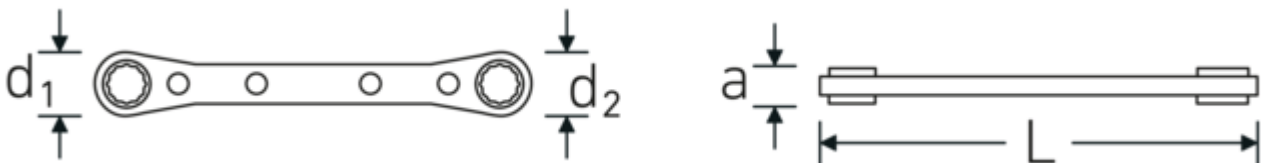

## Ratchet ring wrench, inch, bi-hex

25aN

Product no. **41563638**  
GTIN **4018754164486**  
Model **25a 5/8 x 11/16**

### Label.

Ratchet ring wrench Wrench size 5/8 x 11/16 " L.205mm

### Technical Attributes.

a	12 mm
Drive profile	bi-hex AS-Drive®
d1	33 mm
d2	36 mm
Length mm (L)	205 mm
Wrench width 1 [inch]	5/8 "
Wrench width s 2 [inch]	11/16 "

### Logistics data.

Depth mm (IFS)	210
Width mm (IFS)	40
Height mm (IFS)	12
Length (packed, mm)	210
Width (packed, mm)	40
Height (packed, mm)	12
Volume (packed, dm3)	0.1008 dm3
Product no.	41563638
Weight (gross, kg)	0,257
Weight PAP (kg)	0,000
Weight PVC (kg)	0,005
GTIN	4018754164486
Country of origin	UNITED STATES