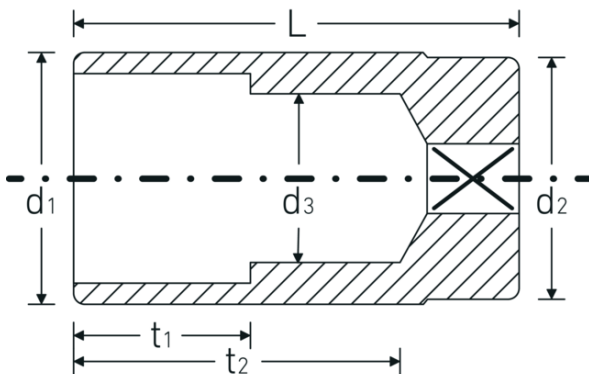

## Sockets 3/8", metric, extra deep

46

Product no. **02020013**  
GTIN **4018754002191**  
Model **46 13**

**Label.** 3/8 " Socket Wrench size 13mm L.54mm

### Technical Drawing.

### Technical Attributes.

<b>Drive profile</b>	bi-hex AS-Drive®
<b>Internal square drive (inch)</b>	3/8 "
<b>d1</b>	18 mm
<b>d2</b>	17,5 mm
<b>d3</b>	12 mm
<b>DIN</b>	DIN 3124 / ISO 2725-1, DIN EN 3710, DIN EN 3709, ASME B 107.5M
<b>Length mm (L)</b>	54 mm

## Variants.

Product no.	Model no. (ERP)	Description	GTIN
02020008	46 8	3/8 " Socket Wrench size 8mm L.54mm	4018754167661
02020010	46 10	3/8 " Socket Wrench size 10mm L.54mm	4018754002160
02020011	46 11	3/8 " Socket Wrench size 11mm L.54mm	4018754002177
02020012	46 12	3/8 " Socket Wrench size 12mm L.54mm	4018754002184
02020013	46 13	3/8 " Socket Wrench size 13mm L.54mm	4018754002191
02020014	46 14	3/8 " Socket Wrench size 14mm L.60mm	4018754002207
02020015	46 15	3/8 " Socket Wrench size 15mm L.60mm	4018754002214
02020016	46 16	3/8 " Socket Wrench size 16mm L.60mm	4018754002221
02020017	46 17	3/8 " Socket Wrench size 17mm L.65mm	4018754002238
02020018	46 18	3/8 " Socket Wrench size 18mm L.65mm	4018754002245
02020019	46 19	3/8 " Socket Wrench size 19mm L.65mm	4018754002252
02020208	46 20,8 - 13/16	3/8 " Socket Wrench size 20,8mm L.65mm	4018754002290
02020021	46 21	3/8 " Socket Wrench size 21mm L.65mm	4018754002276
02020022	46 22	3/8 " Socket Wrench size 22mm L.65mm	4018754002283