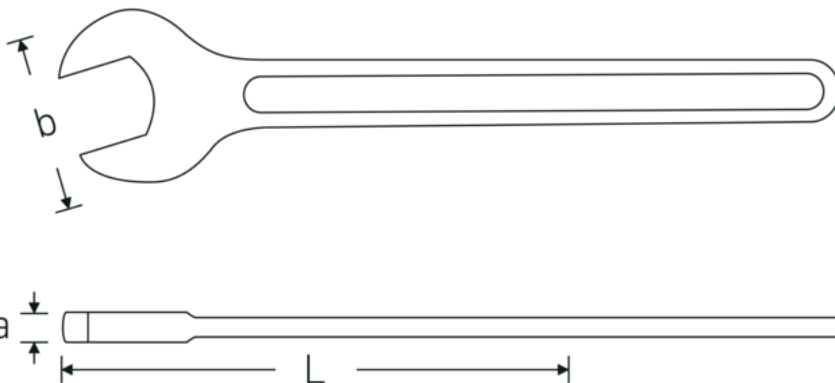

Open-ended spanner, metric

4004

Product no. **40040550**
GTIN **4018754018383**
Model **4004 55**

Label. Open-ended spanner Spanner size 55mm L.457mm

- Features.**
- DIN 894 up to 85 mm
 - special tool steel, grey finish

Advantages.

DIN 894 up to 85 mm.

Technical Drawing.

Technical Attributes.

a 18 mm
Width mm (b) 112 mm

Logistics data.

Depth mm (IFS) 457
Width mm (IFS) 110

DIN	DIN 894	Height mm (IFS)	19
Length mm (L)	457 mm	Length (packed, mm)	457
Spanner width 1 [mm]	55 mm	Width (packed, mm)	110
		Height (packed, mm)	19
		Volume (packed, dm3)	0.95513 dm3
		Art. no.	40040550
		Weight (gross, kg)	1,260
		Weight PAP (kg)	0,000
		Weight PVC (kg)	0,000
		GTIN	4018754018383
		Country of origin	GERMANY
		Region of origin	Nordrhein-Westfalen
		WEEE/ElektroG	nicht ear-pflichtig
		Customs tariff no.	82041100
		Packing standard	1
		Weight	1235 g

Variants.

Art. no.	Art. no. (ERP)	Description	GTIN
40040240	4004 24	Open-ended spanner Spanner size 24mm L.215mm	4018754018307
40040270	4004 27	Open-ended spanner Spanner size 27mm L.238mm	4018754018314
40040300	4004 30	Open-ended spanner Spanner size 30mm L.261mm	4018754018321
40040320	4004 32	Open-ended spanner Spanner size 32mm L.273mm	4018754018338
40040360	4004 36	Open-ended spanner Spanner size 36mm L.300mm	4018754018345
40040410	4004 41	Open-ended spanner Spanner size 41mm L.335mm	4018754018352
40040460	4004 46	Open-ended spanner Spanner size 46mm L.369mm	4018754018369
40040500	4004 50	Open-ended spanner Spanner size 50mm L.412mm	4018754018376
40040550	4004 55	Open-ended spanner Spanner size 55mm L.457mm	4018754018383
40040600	4004 60	Open-ended spanner Spanner size 60mm L.492mm	4018754018390
40040650	4004 65	Open-ended spanner Spanner size 65mm L.528mm	4018754018406