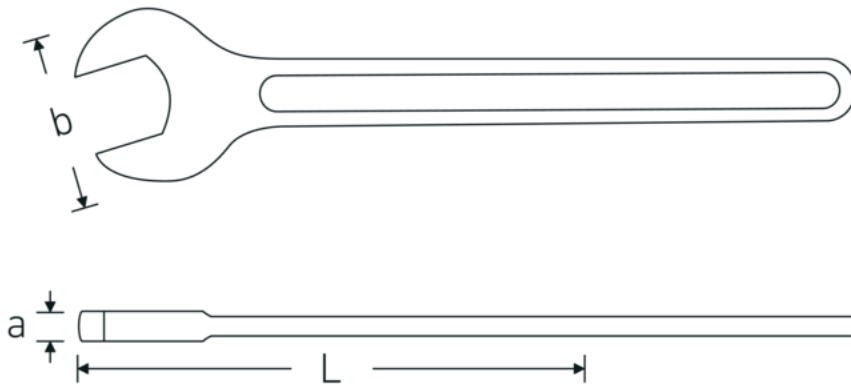

## Open-ended wrench, metric

**4004**

Product no. **40040900**  
GTIN **4018754018451**  
Model **4004 90**

**Label.** Open-ended wrench Wrench size 90mm L.690mm

### Technical Drawing.

### Technical Attributes.

<b>a</b>	23 mm
<b>Width mm (b)</b>	173 mm
<b>DIN</b>	DIN 894
<b>Length mm (L)</b>	690 mm
<b>Wrench width 1 [mm]</b>	90 mm

## Variants.

Product no.	Art. no. (ERP)	Description	GTIN
40040240	4004 24	Open-ended wrench Wrench size 24mm L.215mm	4018754018307
40040270	4004 27	Open-ended wrench Wrench size 27mm L.238mm	4018754018314
40040300	4004 30	Open-ended wrench Wrench size 30mm L.261mm	4018754018321
40040320	4004 32	Open-ended wrench Wrench size 32mm L.273mm	4018754018338
40040360	4004 36	Open-ended wrench Wrench size 36mm L.300mm	4018754018345
40040410	4004 41	Open-ended wrench Wrench size 41mm L.335mm	4018754018352
40040460	4004 46	Open-ended wrench Wrench size 46mm L.369mm	4018754018369
40040500	4004 50	Open-ended wrench Wrench size 50mm L.412mm	4018754018376
40040550	4004 55	Open-ended wrench Wrench size 55mm L.457mm	4018754018383
40040600	4004 60	Open-ended wrench Wrench size 60mm L.492mm	4018754018390
40040650	4004 65	Open-ended wrench Wrench size 65mm L.528mm	4018754018406
40040700	4004 70	Open-ended wrench Wrench size 70mm L.572mm	4018754018413
40040750	4004 75	Open-ended wrench Wrench size 75mm L.608mm	4018754018420
40040800	4004 80	Open-ended wrench Wrench size 80mm L.645mm	4018754018437
40040850	4004 85	Open-ended wrench Wrench size 85mm L.690mm	4018754018444