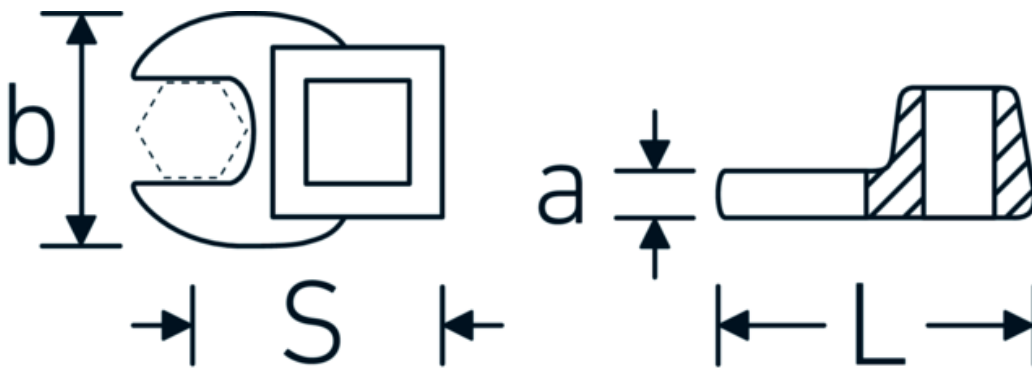

CROW-FOOT spanner

540a

Product no. **02500040**
GTIN **4018754004676**
Model **540 A 3/4**

Label. 3/8 " CROW-FOOT spanner Spanner size 3/4" L.42,5mm

Features.

- Chrome Alloy Steel, chrome plated
- Caution! Modified settings on torque wrench

Technical Drawing.

Technical Attributes.

a	6,3 mm
Internal square drive (inch)	3/8 "
Width mm (b)	38 mm
Length mm (L)	42,5 mm
S	24 mm
Spanner size [inch]	3/4 "

Logistics data.

Depth mm (IFS)	44
Width mm (IFS)	38
Height mm (IFS)	18
Length (packed, mm)	45
Width (packed, mm)	39
Height (packed, mm)	19
Volume (packed, dm3)	0.033345 dm3

Variants.

Art. no.	Model no. (ERP)	Description	GTIN
01500024	540 A 3/8	1/4 " CROW-FOOT spanner Spanner size 3/8" L.25,5mm	4018754173839
02500028	540 A 7/16	3/8 " CROW-FOOT spanner Spanner size 7/16" L.32mm	4018754004621
02500032	540 A 1/2	3/8 " CROW-FOOT spanner Spanner size 1/2" L.34,3mm	4018754004638
02500034	540 A 9/16	3/8 " CROW-FOOT spanner Spanner size 9/16" L.37,7mm	4018754004645
02500036	540 A 5/8	3/8 " CROW-FOOT spanner Spanner size 5/8" L.37,7mm	4018754004652
02500038	540 A 11/16	3/8 " CROW-FOOT spanner Spanner size 11/16" L.42,5mm	4018754004669
02500040	540 A 3/4	3/8 " CROW-FOOT spanner Spanner size 3/4" L.42,5mm	4018754004676
02500042	540 A 13/16	3/8 " CROW-FOOT spanner Spanner size 13/16" L.42,3mm	4018754004683
02500044	540 A 7/8	3/8 " CROW-FOOT spanner Spanner size 7/8" L.44,5mm	4018754004690
02500048	540 A 1	3/8 " CROW-FOOT spanner Spanner size 1" L.47mm	4018754004706
02500050	540 A 1 1/16	3/8 " CROW-FOOT spanner Spanner size 1 1/16" L.47mm	4018754004713
02500052	540 A 1 1/8	3/8 " CROW-FOOT spanner Spanner size 1 1/8" L.50mm	4018754004720
02500054	540 A 1 3/16	3/8 " CROW-FOOT spanner Spanner size 1 3/16" L.50mm	4018754004737
02500056	540 A 1 1/4	3/8 " CROW-FOOT spanner Spanner size 1 1/4" L.53mm	4018754004744