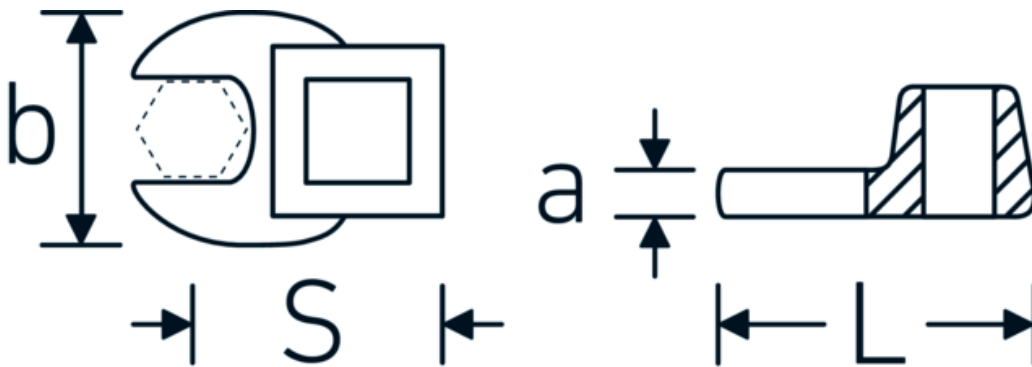

CROW-FOOT wrench, inch

540a

Product no. 02500072
GTIN 4018754004836
Model 540 A 2

Label. 3/8 " CROW-FOOT wrench Wrench size 2" L.75mm

Technical Drawing.

Technical Attributes.

a	8 mm
Internal square drive (inch)	3/8 "
Width mm (b)	88 mm
Length mm (L)	75 mm
S	44,8 mm
Wrench size [inch]	2 "

Logistics data.

Depth mm (IFS)	75
Width mm (IFS)	87
Height mm (IFS)	18
Length (packed, mm)	75
Width (packed, mm)	87
Height (packed, mm)	18
Volume (packed, dm3)	0.11745 dm3
Product no.	02500072
Weight (gross, kg)	0,214

Variants.

Product no.	Model no. (ERP)	Description	GTIN
01500024	540 A 3/8	1/4 " CROW-FOOT wrench Wrench size 3/8" L.25,5mm	4018754173839
02500028	540 A 7/16	3/8 " CROW-FOOT wrench Wrench size 7/16" L.32mm	4018754004621
02500032	540 A 1/2	3/8 " CROW-FOOT wrench Wrench size 1/2" L.34,3mm	4018754004638
02500034	540 A 9/16	3/8 " CROW-FOOT wrench Wrench size 9/16" L.37,7mm	4018754004645
02500036	540 A 5/8	3/8 " CROW-FOOT wrench Wrench size 5/8" L.37,7mm	4018754004652
02500038	540 A 11/16	3/8 " CROW-FOOT wrench Wrench size 11/16" L.42,5mm	4018754004669
02500040	540 A 3/4	3/8 " CROW-FOOT wrench Wrench size 3/4" L.42,5mm	4018754004676
02500042	540 A 13/16	3/8 " CROW-FOOT wrench Wrench size 13/16" L.42,3mm	4018754004683
02500044	540 A 7/8	3/8 " CROW-FOOT wrench Wrench size 7/8" L.44,5mm	4018754004690
02500048	540 A 1	3/8 " CROW-FOOT wrench Wrench size 1" L.47mm	4018754004706
02500050	540 A 1 1/16	3/8 " CROW-FOOT wrench Wrench size 1 1/16" L.47mm	4018754004713
02500052	540 A 1 1/8	3/8 " CROW-FOOT wrench Wrench size 1 1/8" L.50mm	4018754004720
02500054	540 A 1 3/16	3/8 " CROW-FOOT wrench Wrench size 1 3/16" L.50mm	4018754004737
02500056	540 A 1 1/4	3/8 " CROW-FOOT wrench Wrench size 1 1/4" L.53mm	4018754004744
02500058	540 A 1 5/16	3/8 " CROW-FOOT wrench Wrench size 1 5/16" L.53mm	4018754004751