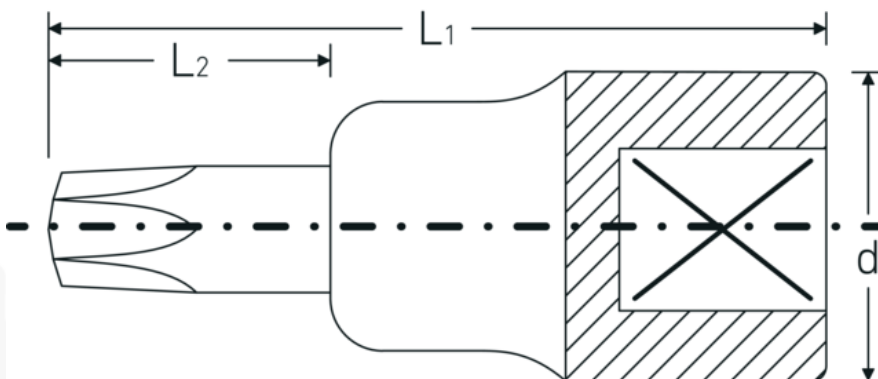

Screwdriver socket

54TXB

Product no. **03110045**
GTIN **4018754102037**
Model **54 TXB T 45**

Label. 1/2 " Screwdriver socket L.55mm

- Features.**
- for inside TORX® screws, tamper proof
 - with hollow point (TORX® Tamper Resistant)
 - Chrome Alloy Steel, chrome plated

Advantages.

For recessed TORX® screws

Technical Drawing.

Technical Attributes.

Drive profile

TORX®

Logistics data.

Depth mm (IFS)

55

Internal square drive (inch)	1/2 "	Width mm (IFS)	23
d	22,7 mm	Height mm (IFS)	23
Size of output profile	T45	Length (packed, mm)	100
L1	55 mm	Width (packed, mm)	100
L2	17 mm	Height (packed, mm)	23
		Volume (packed, dm3)	0.23 dm3
		Art. no.	03110045
		Weight (gross, kg)	0,365
		Weight PAP (kg)	0,000
		Weight PVC (kg)	0,006
		GTIN	4018754102037
		Country of origin	GERMANY
		Region of origin	Nordrhein-Westfalen
		WEEE/ElektroG	nicht ear-pflichtig
		Customs tariff no.	82042000
		Packing standard	5
		Weight	72 g