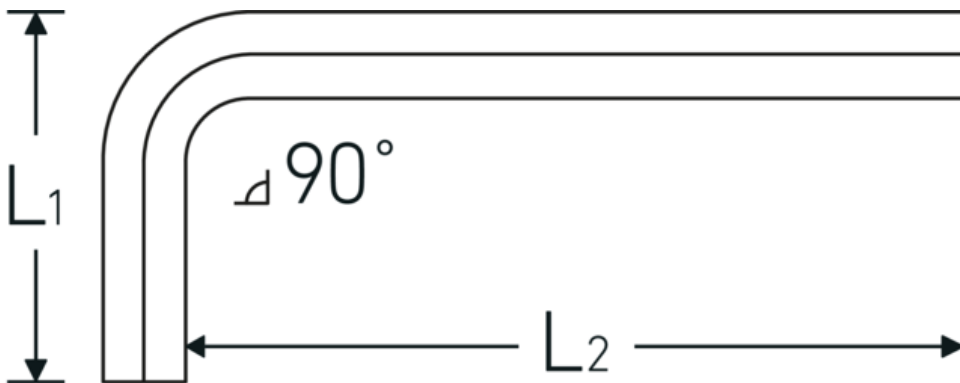

## Hex key L-wrench

10760CV

Product no. **43150002**  
 GTIN **4018754026814**  
 Model **10760 CV 2**  
**WINKELSCHRAUBENDREHER**

### Label.

Hex key L-wrench screwdriver Hex drive 2mm L.16mm x 50mm

### Technical Attributes.

Drive profile	hex
External hex drive (mm)	2 mm
DIN	DIN ISO 2936
L1	16 mm
L2	50 mm
Length mm (L)	52 mm

### Logistics data.

Depth mm (IFS)	52
Width mm (IFS)	18
Height mm (IFS)	2
Length (packed, mm)	65
Width (packed, mm)	25
Height (packed, mm)	8
Volume (packed, dm <sup>3</sup> )	0.013 dm <sup>3</sup>
Product no.	43150002
Weight (gross, kg)	0,023