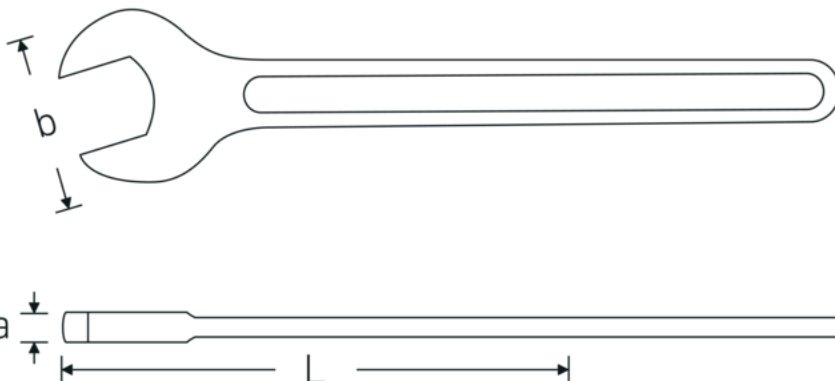

Open-ended spanner, metric

4004

Product no. **40040800**
GTIN **4018754018437**
Model **4004 80**

Label. Open-ended spanner Spanner size 80mm L.645mm

Features.

- DIN 894 up to 85 mm
- special tool steel, grey finish

Advantages.

DIN 894 up to 85 mm.

Technical Drawing.

Technical Attributes.

a 22 mm
Width mm (b) 162 mm

Logistics data.

Depth mm (IFS) 643
Width mm (IFS) 158

DIN	DIN 894	Height mm (IFS)	22
Length mm (L)	645 mm	Length (packed, mm)	643
Spanner width 1 [mm]	80 mm	Width (packed, mm)	158
		Height (packed, mm)	22
		Volume (packed, dm3)	2.235068 dm3
		Art. no.	40040800
		Weight (gross, kg)	3,185
		Weight PAP (kg)	0,000
		Weight PVC (kg)	0,000
		GTIN	4018754018437
		Country of origin	GERMANY
		Region of origin	Nordrhein-Westfalen
		WEEE/ElektroG	nicht ear-pflichtig
		Customs tariff no.	82041100
		Packing standard	1
		Weight	2963 g

Variants.

Art. no.	Art. no. (ERP)	Description	GTIN
40040240	4004 24	Open-ended spanner Spanner size 24mm L.215mm	4018754018307
40040270	4004 27	Open-ended spanner Spanner size 27mm L.238mm	4018754018314
40040300	4004 30	Open-ended spanner Spanner size 30mm L.261mm	4018754018321
40040320	4004 32	Open-ended spanner Spanner size 32mm L.273mm	4018754018338
40040360	4004 36	Open-ended spanner Spanner size 36mm L.300mm	4018754018345
40040410	4004 41	Open-ended spanner Spanner size 41mm L.335mm	4018754018352
40040460	4004 46	Open-ended spanner Spanner size 46mm L.369mm	4018754018369
40040500	4004 50	Open-ended spanner Spanner size 50mm L.412mm	4018754018376
40040550	4004 55	Open-ended spanner Spanner size 55mm L.457mm	4018754018383
40040600	4004 60	Open-ended spanner Spanner size 60mm L.492mm	4018754018390
40040650	4004 65	Open-ended spanner Spanner size 65mm L.528mm	4018754018406