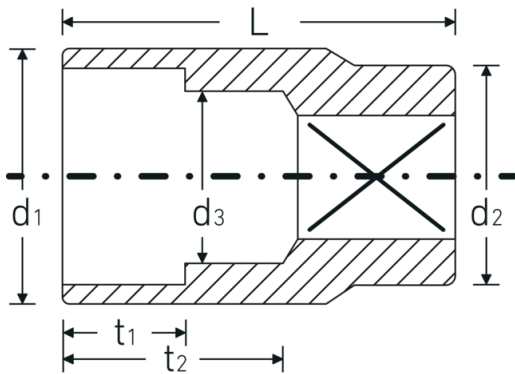

Sockets 1/2", metric

52

Product no. **03030025**
GTIN **4018754005970**
Model **52 25**

Label. 1/2 " Socket Wrench size 25mm L.42mm

Technical Drawing.

Technical Attributes.

Drive profile	hex AS-Drive®
Internal square drive (inch)	1/2 "
d1	33,2 mm
d2	26 mm
d3	22 mm
DIN	DIN 3124 / ISO 2725-1, ASME B 107.5M, DIN EN 3709
Length mm (L)	42 mm
Width across flats [mm]	25 mm