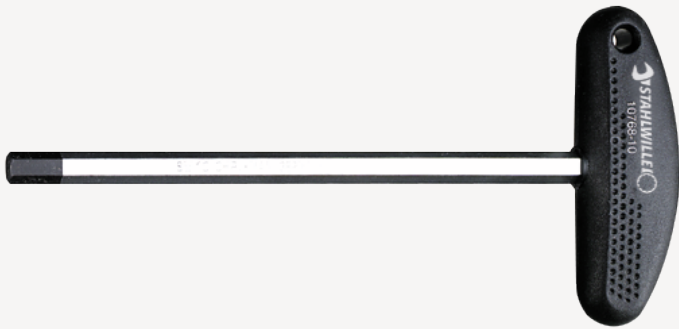

## T-handled screwdriver

10768

Product no. **43250100**  
 GTIN **4018754091492**  
 Model **10768-10**  
**SCHRAUBENDREHER MIT  
 QUERGRIF**

**Label.** T-handled screwdriver Hex drive 10 mm L.200mm

**Features.**

- for socket head screws
- Chrome Vanadium, matt chrome plated
- black tips

## Advantages.

With cross-handle