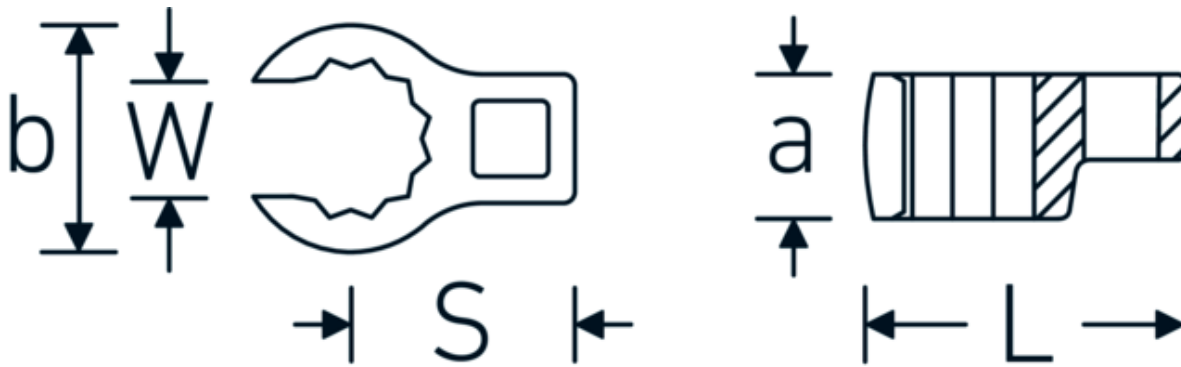

Flare nut CROW-FOOT wrench, inch

440a

Product no. **03490066**
GTIN **4018754008513**
Model **440 A 1 5/8**

Label.

1/2 " Flare nut CROW-FOOT wrench Wrench size 1 5/8" L.71,8mm

Technical Drawing.

Technical Attributes.

| | |
|------------------------------|---------|
| a | 24,5 mm |
| Internal square drive (inch) | 1/2 " |
| Width mm (b) | 57,9 mm |
| Length mm (L) | 71,8 mm |
| S | 37,7 mm |
| Wrench size [inch] | 1 5/8 " |
| W | 31 mm |

Logistics data.

| | |
|----------------------|------------|
| Depth mm (IFS) | 70 |
| Width mm (IFS) | 58 |
| Height mm (IFS) | 25 |
| Length (packed, mm) | 70 |
| Width (packed, mm) | 58 |
| Height (packed, mm) | 25 |
| Volume (packed, dm3) | 0.1015 dm3 |
| Product no. | 03490066 |
| Weight (gross, kg) | 0,169 |