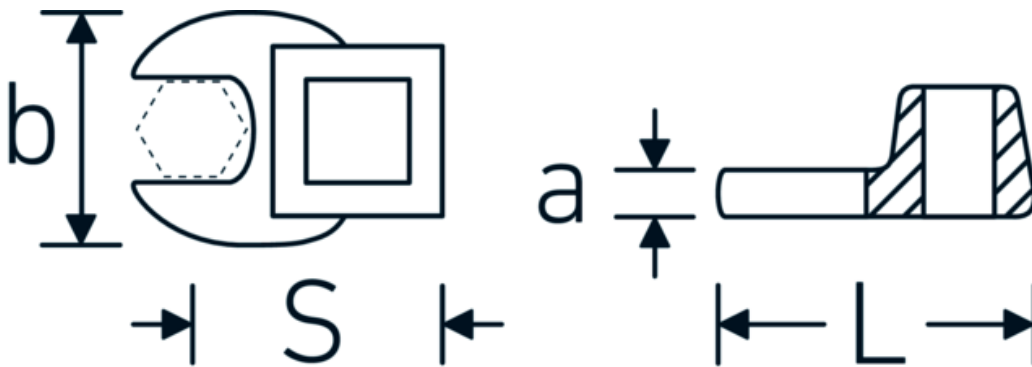

CROW-FOOT wrench, metric

540

Product no. 02200014
GTIN 4018754003518
Model 540 14

Label.

3/8 " CROW-FOOT wrench Wrench size 14mm L.37,7mm

Technical Drawing.

Technical Attributes.

a	6,3 mm
Internal square drive (inch)	3/8 "
Width mm (b)	30 mm
Length mm (L)	37,7 mm
S	20,8 mm
Width across flats [mm]	14 mm

Logistics data.

Depth mm (IFS)	38
Width mm (IFS)	30
Height mm (IFS)	16
Length (packed, mm)	38
Width (packed, mm)	30
Height (packed, mm)	16
Volume (packed, dm ³)	0.01824 dm ³
Product no.	02200014
Weight (gross, kg)	0,046

Variants.

Product no.	Model no. (ERP)	Description	GTIN
01200008	540 8	1/4 " CROW-FOOT wrench Wrench size 8mm L.25,5mm	4018754149117
01200009	540 9	1/4 " CROW-FOOT wrench Wrench size 9mm L.25,5mm	4018754149124
01200010	540 10	1/4 " CROW-FOOT wrench Wrench size 10mm L.25,5mm	4018754149131
02200011	540 11	3/8 " CROW-FOOT wrench Wrench size 11mm L.32mm	4018754149414
02200012	540 12	3/8 " CROW-FOOT wrench Wrench size 12mm L.34,3mm	4018754003495
02200013	540 13	3/8 " CROW-FOOT wrench Wrench size 13mm L.34,3mm	4018754003501
02200014	540 14	3/8 " CROW-FOOT wrench Wrench size 14mm L.37,7mm	4018754003518
02200015	540 15	3/8 " CROW-FOOT wrench Wrench size 15mm L.37,7mm	4018754003525
02200016	540 16	3/8 " CROW-FOOT wrench Wrench size 16mm L.37,7mm	4018754003532
02200017	540 17	3/8 " CROW-FOOT wrench Wrench size 17mm L.42,5mm	4018754003549
02200018	540 18	3/8 " CROW-FOOT wrench Wrench size 18mm L.42,5mm	4018754003556
02200019	540 19	3/8 " CROW-FOOT wrench Wrench size 19mm L.42,5mm	4018754003563
02200020	540 20	3/8 " CROW-FOOT wrench Wrench size 20mm L.42,4mm	4018754141067
02200021	540 21	3/8 " CROW-FOOT wrench Wrench size 21mm L.44,5mm	4018754003570
02200022	540 22	3/8 " CROW-FOOT wrench Wrench size 22mm L.44,5mm	4018754003587