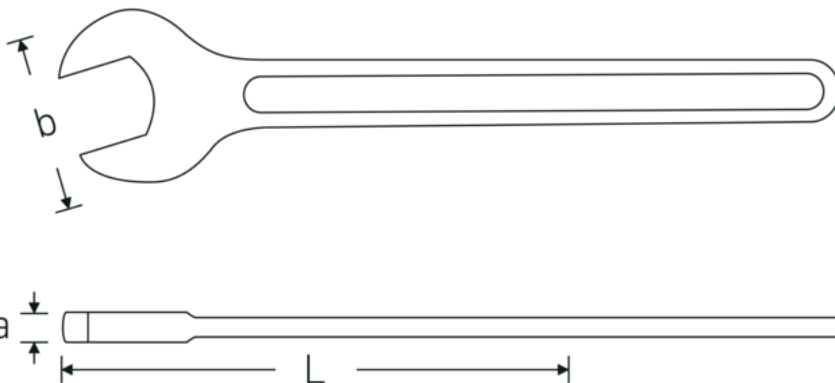

Open-ended spanner, metric

4004

Product no. **40040900**
GTIN **4018754018451**
Model **4004 90**

Label. Open-ended spanner Spanner size 90mm L.690mm

- Features.**
- DIN 894 up to 85 mm
 - special tool steel, grey finish

Advantages.

DIN 894 up to 85 mm.

Technical Drawing.

Technical Attributes.

a 23 mm
Width mm (b) 173 mm

Logistics data.

Depth mm (IFS) 690
Width mm (IFS) 169

DIN	DIN 894	Height mm (IFS)	24
Length mm (L)	690 mm	Length (packed, mm)	690
Spanner width 1 [mm]	90 mm	Width (packed, mm)	169
		Height (packed, mm)	24
		Volume (packed, dm3)	2.79864 dm3
		Art. no.	40040900
		Weight (gross, kg)	3,425
		Weight PAP (kg)	0,000
		Weight PVC (kg)	0,000
		GTIN	4018754018451
		Country of origin	GERMANY
		Region of origin	Nordrhein-Westfalen
		WEEE/ElektroG	nicht ear-pflichtig
		Customs tariff no.	82041100
		Packing standard	1
		Weight	3425 g

Variants.

Art. no.	Art. no. (ERP)	Description	GTIN
40040240	4004 24	Open-ended spanner Spanner size 24mm L.215mm	4018754018307
40040270	4004 27	Open-ended spanner Spanner size 27mm L.238mm	4018754018314
40040300	4004 30	Open-ended spanner Spanner size 30mm L.261mm	4018754018321
40040320	4004 32	Open-ended spanner Spanner size 32mm L.273mm	4018754018338
40040360	4004 36	Open-ended spanner Spanner size 36mm L.300mm	4018754018345
40040410	4004 41	Open-ended spanner Spanner size 41mm L.335mm	4018754018352
40040460	4004 46	Open-ended spanner Spanner size 46mm L.369mm	4018754018369
40040500	4004 50	Open-ended spanner Spanner size 50mm L.412mm	4018754018376
40040550	4004 55	Open-ended spanner Spanner size 55mm L.457mm	4018754018383
40040600	4004 60	Open-ended spanner Spanner size 60mm L.492mm	4018754018390
40040650	4004 65	Open-ended spanner Spanner size 65mm L.528mm	4018754018406