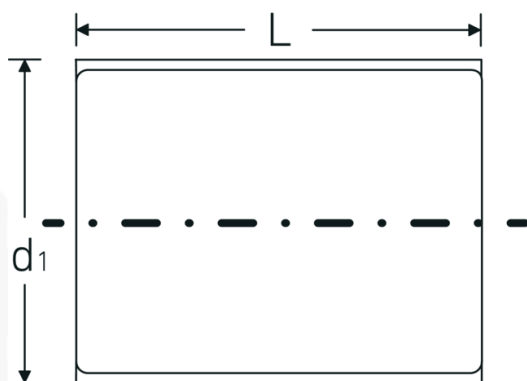

### 12179 VDE

Product no. 03370024  
GTIN 4018754253821  
Model 12179 VDE-24

**Label.** 1/2 " VDE socket Spanner size 24mm L.60mm

- Features.**
- HPQ® heavy-duty steel, chrome-plated
  - VDE insulated up to 1000 V
  - DIN EN 60900
  - Protective insulation according to IEC 900 - AC/1000 V AC/1000 V
  - Double hexagon AS-drive

## Technical Drawing.

## Technical Attributes.

<b>Drive profile</b>	bi-hex AS-Drive®
<b>Internal square drive (inch)</b>	1/2 "
<b>d1</b>	37 mm
<b>DIN</b>	DIN EN 60900
<b>Length mm (L)</b>	60 mm
<b>Width across flats [mm]</b>	24 mm

## Logistics data.

<b>Depth mm (IFS)</b>	59
<b>Width mm (IFS)</b>	37
<b>Height mm (IFS)</b>	37
<b>Length (packed, mm)</b>	75
<b>Width (packed, mm)</b>	37
<b>Height (packed, mm)</b>	37
<b>Volume (packed, dm3)</b>	0.102675 dm3
<b>Art. no.</b>	03370024
<b>Weight (gross, kg)</b>	0,135
<b>Weight PAP (kg)</b>	0,000
<b>Weight PVC (kg)</b>	0,002
<b>GTIN</b>	4018754253821
<b>Country of origin</b>	GERMANY
<b>Region of origin</b>	Nordrhein-Westfalen
<b>WEEE/ElektroG</b>	nicht ear-pflichtig
<b>Customs tariff no.</b>	82042000
<b>Packing standard</b>	1
<b>Weight</b>	130 g