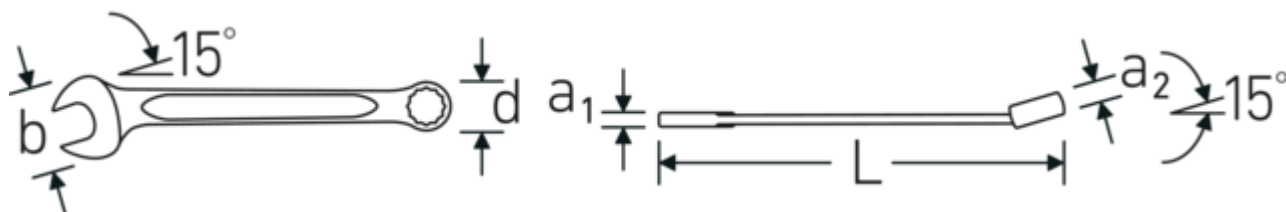

Combination wrench set OPEN BOX, inch

OPEN BOX 13a

Product no. **96404812**
GTIN **4018754101979**
Model **OPEN BOX 13a/10 KT**

Label.

Combination wrench set OPEN BOX 13a/10 KT 1/4-3/4 10

Technical Drawing.

Technical Attributes.

Number of tools	10
Range	1/4-3/4
DIN	DIN 3113 Form A / ISO 7738 Form A
Jaw angle	15 °
No.	13a/10KT

Logistics data.

Depth mm (IFS)	356
Width mm (IFS)	176
Height mm (IFS)	28
Length (packed, mm)	370
Width (packed, mm)	185
Height (packed, mm)	35

Volume (packed, dm3)	2.39575 dm3
Product no.	96404812
Weight (gross, kg)	0,750
Weight PAP (kg)	0,250
Weight PVC (kg)	0,100
GTIN	4018754101979
Country of origin	GERMANY
Region of origin	Nordrhein-Westfalen
WEEE/ElektroG	nicht ear-pflichtig
Customs tariff no.	82041100
Packing standard	1
Weight	750 g