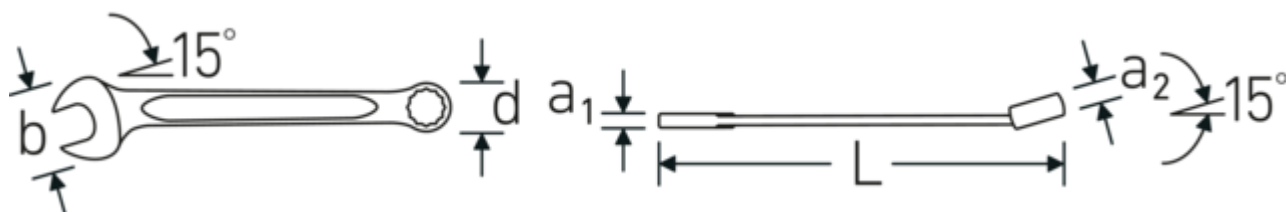

Technologies and features.

Double T-profile

Our combination and ring wrenches have an additional recess in the middle of the tool. Similar to the principle of a double T-beam, this provides a tremendous load capacity and maximum strength whilst reducing weight.

Offset Shaft Design

STAHLWILLE wrenches are reinforced between the jaw and shaft, as this is where the greatest forces are exerted. The special design strengthens the stress zones, thus reducing the risk of breakage to a minimum.

Technical Attributes.

a1	8,4 mm
a2	14,5 mm
Drive profile	bi-hex AS-Drive®
Width mm (b)	57,5 mm
d	37,8 mm
DIN	DIN 3113 Form A / ISO 7738 Form A
Length mm (L)	300 mm
Jaw angle	15 °
Wrench width 1 [mm]	26 mm
Ring position	15 °

Wrench width 2 [mm]	26 mm	GTIN	4018754018918
t	5 mm	Country of origin	GERMANY
		Region of origin	Nordrhein-Westfalen
		WEEE/ElektroG	nicht ear-pflichtig
		Customs tariff no.	82041100
		Packing standard	5
		Weight	325 g