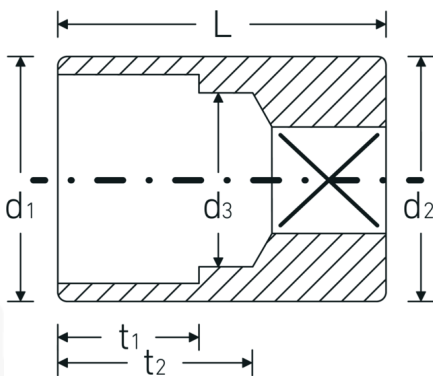

Sockets

40aD

Product no. **01530034**
GTIN **4018754001583**
Model **40 AD 9/16**

Label. 1/4 " Sockets Spanner size 9/16" L.24mm

Features.

- ASME B 107.1, Fed. Spec. GGG-W-641, SAE AS 954-E (test values)
- HPQ® heavy-duty steel, chrome-plated

Advantages.

ASME B 107.1, Fed. Spec. GGG-W-641, SAE AS 954-E (test values).

Technical Drawing.

Technical Attributes.

Drive profile bi-hex AS-Drive®
Internal square drive (inch) 1/4 "

Logistics data.

Depth mm (IFS) 24
Width mm (IFS) 20

d1	18,8 mm	Height mm (IFS)	20
d2	18,8 mm	Length (packed, mm)	90
d3	13,1 mm	Width (packed, mm)	80
Length mm (L)	24 mm	Height (packed, mm)	20
Spanner size [inch]	9/16 "	Volume (packed, dm3)	0.144 dm3
t1	10 mm	Art. no.	01530034
t2	14,7 mm	Weight (gross, kg)	0,300
		Weight PAP (kg)	0,000
		Weight PVC (kg)	0,003
		GTIN	4018754001583
		Country of origin	GERMANY
		Region of origin	Nordrhein-Westfalen
		WEEE/ElektroG	nicht ear-pflichtig
		Customs tariff no.	82042000
		Packing standard	10
		Weight	30 g

Variants.

Art. no.	Model no. (ERP)	Description	GTIN
01530034	40 AD 9/16	1/4 " Sockets Spanner size 9/16" L.24mm	4018754001583
01530032	40 AD 1/2	1/4 " Sockets Spanner size 1/2" L.23mm	4018754001576
01530028	40 AD 7/16	1/4 " Sockets Spanner size 7/16" L.23mm	4018754001569
01530024	40 AD 3/8	1/4 " Sockets Spanner size 3/8" L.23mm	4018754001552
01530022	40 AD 11/32	1/4 " Sockets Spanner size 11/32" L.23mm	4018754001545
01530020	40 AD 5/16	1/4 " Sockets Spanner size 5/16" L.23mm	4018754001538
01530018	40 AD 9/32	1/4 " Sockets Spanner size 9/32" L.23mm	4018754001521
01530016	40 AD 1/4	1/4 " Sockets Spanner size 1/4" L.23mm	4018754001514
01530014	40 AD 7/32	1/4 " Sockets Spanner size 7/32" L.23mm	4018754001507
01530012	40 AD 3/16	1/4 " Sockets Spanner size 3/16" L.23mm	4018754001491
01530010	40 AD 5/32	1/4 " Sockets Spanner size 5/32" L.23mm	4018754126965