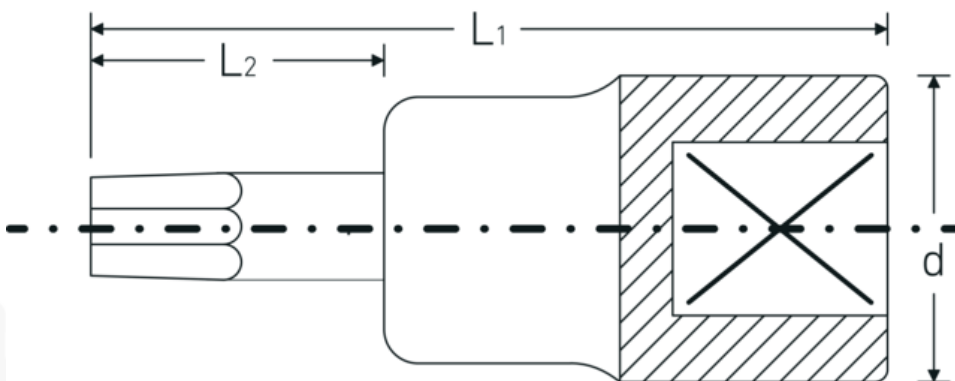

Screwdriver socket

49TX

Product no. 02100015
GTIN 4018754002825
Model 49 TX T 15

Label. 3/8 " Screwdriver socket L.49mm

Features.

- for inside TORX® screws
- Chrome Alloy Steel, chrome plated

Advantages.

For recessed TORX® screws

Technical Drawing.

Technical Attributes.

Drive profile TORX®
Internal square drive (inch) 3/8 "

Logistics data.

Depth mm (IFS) 50
Width mm (IFS) 18

d	17,8 mm	Height mm (IFS)	18
Size of output profile	T15	Length (packed, mm)	70
L1	49 mm	Width (packed, mm)	60
L2	17 mm	Height (packed, mm)	18
		Volume (packed, dm3)	0.0756 dm3
		Art. no.	02100015
		Weight (gross, kg)	0,229
		Weight PAP (kg)	0,000
		Weight PVC (kg)	0,003
		GTIN	4018754002825
		Country of origin	GERMANY
		Region of origin	Nordrhein-Westfalen
		WEEE/ElektroG	nicht ear-pflichtig
		Customs tariff no.	82042000
		Packing standard	5
		Weight	45 g

Variants.

Art. no.	Model no. (ERP)	Description	GTIN
02100009	49 TX T 9	3/8 " Screwdriver socket L.49mm	4018754002801
02100010	49 TX T 10	3/8 " Screwdriver socket L.49mm	4018754002818
02100015	49 TX T 15	3/8 " Screwdriver socket L.49mm	4018754002825
02100020	49 TX T 20	3/8 " Screwdriver socket L.49mm	4018754002832
02100025	49 TX T 25	3/8 " Screwdriver socket L.49mm	4018754002849
02100027	49 TX T 27	3/8 " Screwdriver socket L.49mm	4018754002856
02100030	49 TX T 30	3/8 " Screwdriver socket L.49mm	4018754002863
02100040	49 TX T 40	3/8 " Screwdriver socket L.49mm	4018754002870
02100045	49 TX T 45	3/8 " Screwdriver socket L.49mm	4018754139378