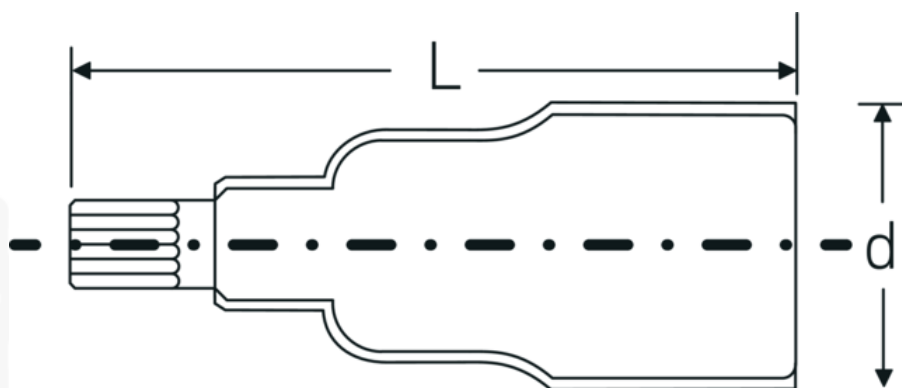

## VDE screwdriver socket

### 12174 VDE

Product no. 02390020  
GTIN 4018754253593  
Model 12174 VDE T 20

**Label.** 3/8 " VDE screwdriver socket L.67mm

- Features.**
- for internal TORX® screws
  - Chrome-Alloy-Steel, chrome plated
  - VDE insulated up to 1000 V
  - DIN EN 60900
  - #T; AC/1000 V

## Technical Drawing.

## Technical Attributes.

Drive profile	TORX®
Internal square drive (inch)	3/8 "
d	22,8 mm
DIN	DIN EN 60900
Size of output profile	T20
Length mm (L)	67 mm