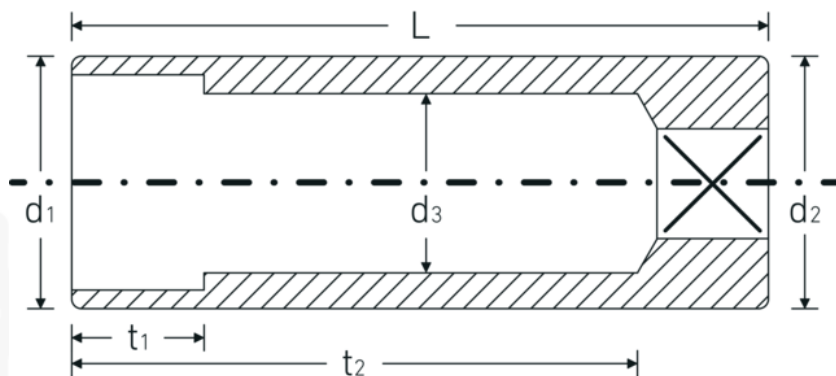

Sockets 3/4", metric, extra deep

40L

Product no. 01020007
GTIN 4018754000210
Model 40 L 7

Label. 1/4 " Socket Wrench size 7mm L.50mm

Technologies and features.

High Performance Quality (HPQ®)

Our HPQ® tool is made of wear-resistant high-performance steel, yet is thin-walled and lightweight. It withstands high torques and is ideal for work in confined spaces such as turbines.

Technical Drawing.

Technical Attributes.

Drive profile	hex AS-Drive®
Internal square drive (inch)	1/4 "
d1	10,7 mm
d2	10,7 mm
d3	6 mm
DIN	DIN 3124 / ISO 2725-1, ASME B 107.5M, DIN EN 3710, DIN EN 3709
Length mm (L)	50 mm
Width across flats [mm]	7 mm
t1	6,5 mm
t2	40,9 mm

Logistics data.

Depth mm (IFS)	50
Width mm (IFS)	10
Height mm (IFS)	10
Length (packed, mm)	50
Width (packed, mm)	10
Height (packed, mm)	10
Volume (packed, dm3)	0.005 dm3
Product no.	01020007
Weight (gross, kg)	0,240
Weight PAP (kg)	0,000
Weight PVC (kg)	0,003
GTIN	4018754000210
Country of origin	GERMANY
Region of origin	Nordrhein-Westfalen
WEEE/ElektroG	nicht ear-pflichtig
Customs tariff no.	82042000
Packing standard	1
Weight	24 g