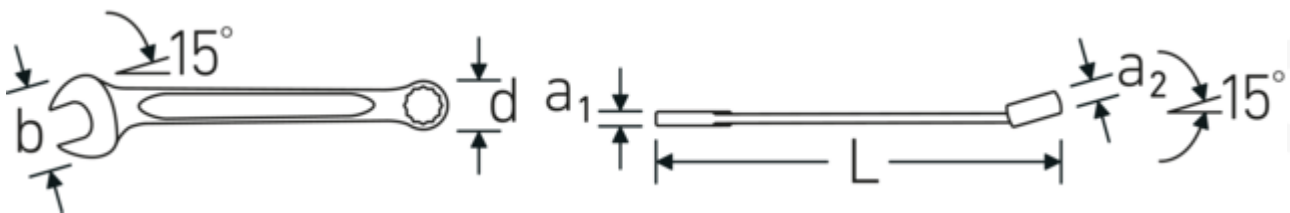

Combination spanner OPEN BOX, inch
OPEN BOX 13a

Product no. 40485252
GTIN 4018754020270
Model OPEN BOX 13a 1 1/8

Label. Combination spanner OPEN BOX long Spanner size 1 1/8 " L.330mm

Features. • Chrome Alloy Steel, chrome plated

Advantages.

Made in Germany – STAHLWILLE Combination spanner OPEN BOX, inch , open end 15 °angled, length 330 mm, DIN 3113 Form A / ISO 7738 Form A, , 40485252.

Technical Drawing.

Technical Attributes.

a1	8,9 mm
a2	16 mm
Width mm (b)	64 mm
d	41,4 mm

Logistics data.

Depth mm (IFS)	333
Width mm (IFS)	64
Height mm (IFS)	16
Length (packed, mm)	340
Width (packed, mm)	80

DIN	DIN 3113 Form A / ISO 7738 Form A	Height (packed, mm)	30
Length mm (L)	330 mm	Volume (packed, dm³)	0.816 dm ³
Jaw angle	15 °	Art. no.	40485252
Ring position	15 °	Weight (gross, kg)	1,900
Spanner width 1 [inch]	1 1/8 "	Weight PAP (kg)	0,000
Spanner width s 2 [inch]	1 1/8 "	Weight PVC (kg)	0,017
		GTIN	4018754020270
		Country of origin	GERMANY
		Region of origin	Nordrhein-Westfalen
		WEEE/ElektroG	nicht ear-pflichtig
		Customs tariff no.	82041100
		Packing standard	5
		Weight	380 g