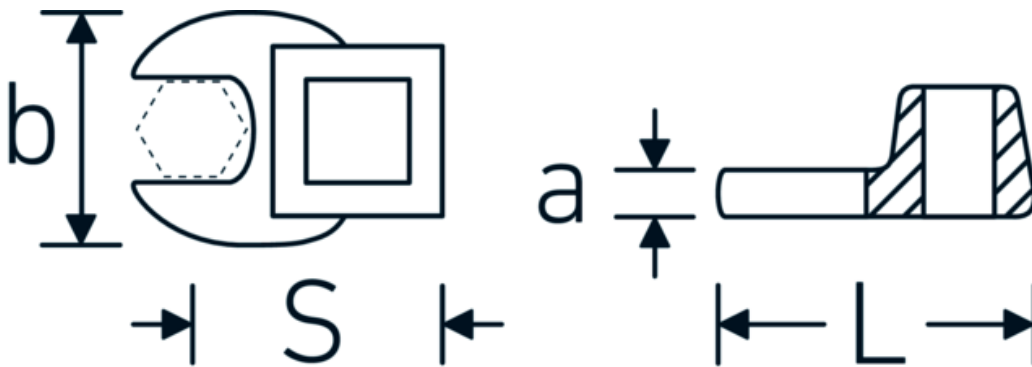

CROW-FOOT wrench, metric

540

Product no. 02200015
GTIN 4018754003525
Model 540 15

Label.

3/8 " CROW-FOOT wrench Wrench size 15mm L.37,7mm

Technical Drawing.

Technical Attributes.

a	6,3 mm
Internal square drive (inch)	3/8 "
Width mm (b)	30 mm
Length mm (L)	37,7 mm
S	20,4 mm
Width across flats [mm]	15 mm

Logistics data.

Depth mm (IFS)	39
Width mm (IFS)	30
Height mm (IFS)	16
Length (packed, mm)	39
Width (packed, mm)	30
Height (packed, mm)	16
Volume (packed, dm3)	0.01872 dm3
Product no.	02200015
Weight (gross, kg)	0,050

Variants.

Product no.	Model no. (ERP)	Description	GTIN
01200008	540 8	1/4 " CROW-FOOT wrench Wrench size 8mm L.25,5mm	4018754149117
01200009	540 9	1/4 " CROW-FOOT wrench Wrench size 9mm L.25,5mm	4018754149124
01200010	540 10	1/4 " CROW-FOOT wrench Wrench size 10mm L.25,5mm	4018754149131
02200011	540 11	3/8 " CROW-FOOT wrench Wrench size 11mm L.32mm	4018754149414
02200012	540 12	3/8 " CROW-FOOT wrench Wrench size 12mm L.34,3mm	4018754003495
02200013	540 13	3/8 " CROW-FOOT wrench Wrench size 13mm L.34,3mm	4018754003501
02200014	540 14	3/8 " CROW-FOOT wrench Wrench size 14mm L.37,7mm	4018754003518
02200015	540 15	3/8 " CROW-FOOT wrench Wrench size 15mm L.37,7mm	4018754003525
02200016	540 16	3/8 " CROW-FOOT wrench Wrench size 16mm L.37,7mm	4018754003532
02200017	540 17	3/8 " CROW-FOOT wrench Wrench size 17mm L.42,5mm	4018754003549
02200018	540 18	3/8 " CROW-FOOT wrench Wrench size 18mm L.42,5mm	4018754003556
02200019	540 19	3/8 " CROW-FOOT wrench Wrench size 19mm L.42,5mm	4018754003563
02200020	540 20	3/8 " CROW-FOOT wrench Wrench size 20mm L.42,4mm	4018754141067
02200021	540 21	3/8 " CROW-FOOT wrench Wrench size 21mm L.44,5mm	4018754003570
02200022	540 22	3/8 " CROW-FOOT wrench Wrench size 22mm L.44,5mm	4018754003587