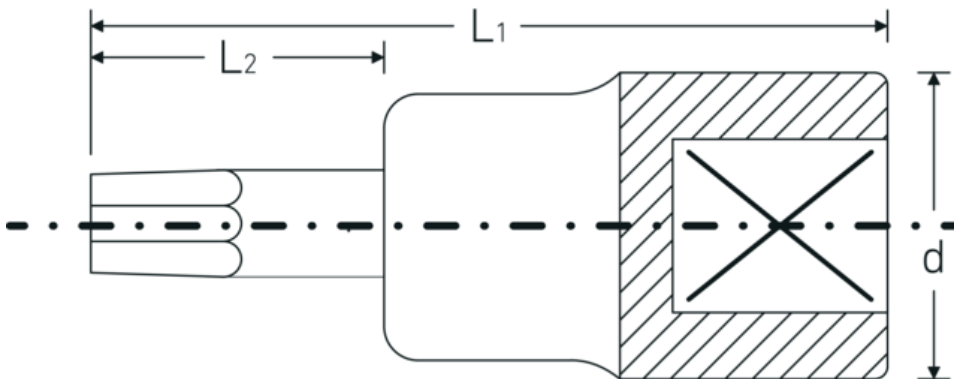

## TORX® screwdriver sockets 3/8"

49TX

Product no. **02100015**  
GTIN **4018754002825**  
Model **49 TX T 15**

**Label.** 3/8 " Screwdriver socket L.49mm

### Technical Drawing.

### Technical Attributes.

Drive profile	TORX®
Internal square drive (inch)	3/8 "
d	17,8 mm
Size of output profile	T15
L1	49 mm
L2	17 mm

### Logistics data.

Depth mm (IFS)	50
Width mm (IFS)	18
Height mm (IFS)	18
Length (packed, mm)	70
Width (packed, mm)	60
Height (packed, mm)	18
Volume (packed, dm3)	0.0756 dm3
Product no.	02100015
Weight (gross, kg)	0,229