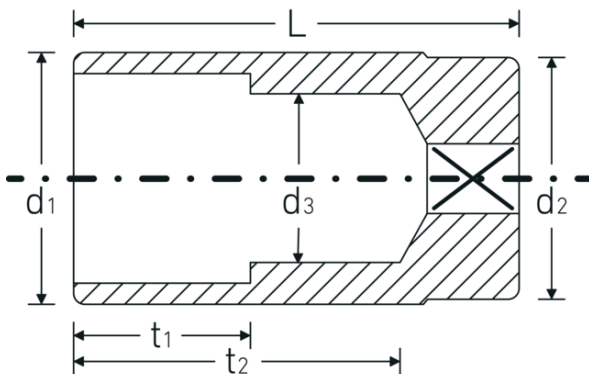

## Sockets 3/8", metric, extra deep

46

Product no. **02020021**  
GTIN **4018754002276**  
Model **46 21**

**Label.** 3/8 " Socket Wrench size 21mm L.65mm

### Technical Drawing.

### Technical Attributes.

<b>Drive profile</b>	bi-hex AS-Drive®
<b>Internal square drive (inch)</b>	3/8 "
<b>d1</b>	27,7 mm
<b>d2</b>	25,5 mm
<b>d3</b>	20 mm
<b>DIN</b>	DIN 3124 / ISO 2725-1, DIN EN 3710, DIN EN 3709, ASME B 107.5M
<b>Length mm (L)</b>	65 mm

## Variants.

Product no.	Model no. (ERP)	Description	GTIN
02020008	46 8	3/8 " Socket Wrench size 8mm L.54mm	4018754167661
02020010	46 10	3/8 " Socket Wrench size 10mm L.54mm	4018754002160
02020011	46 11	3/8 " Socket Wrench size 11mm L.54mm	4018754002177
02020012	46 12	3/8 " Socket Wrench size 12mm L.54mm	4018754002184
02020013	46 13	3/8 " Socket Wrench size 13mm L.54mm	4018754002191
02020014	46 14	3/8 " Socket Wrench size 14mm L.60mm	4018754002207
02020015	46 15	3/8 " Socket Wrench size 15mm L.60mm	4018754002214
02020016	46 16	3/8 " Socket Wrench size 16mm L.60mm	4018754002221
02020017	46 17	3/8 " Socket Wrench size 17mm L.65mm	4018754002238
02020018	46 18	3/8 " Socket Wrench size 18mm L.65mm	4018754002245
02020019	46 19	3/8 " Socket Wrench size 19mm L.65mm	4018754002252
02020208	46 20,8 - 13/16	3/8 " Socket Wrench size 20,8mm L.65mm	4018754002290
02020021	46 21	3/8 " Socket Wrench size 21mm L.65mm	4018754002276
02020022	46 22	3/8 " Socket Wrench size 22mm L.65mm	4018754002283