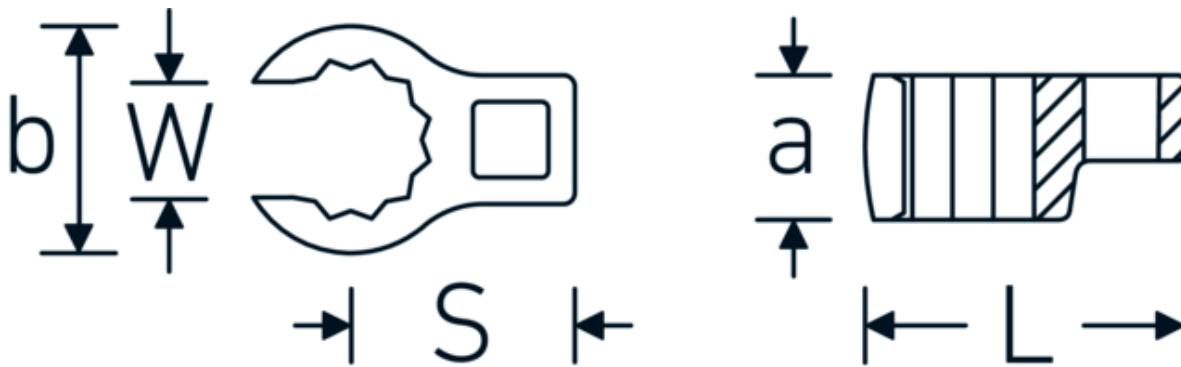

CROW-RING spanner

440

Product no. 02190019
GTIN 4018754003419
Model 440 19

Label. 3/8 " CROW-RING spanner Spanner size 19mm L.40,5mm

- Features.**
- Chrome Alloy Steel, chrome plated
 - Caution! Modified settings on torque wrench

Technical Drawing.

Technical Attributes.

a	18,5 mm
Internal square drive (inch)	3/8 "
Width mm (b)	29 mm
Length mm (L)	40,5 mm
S	21,3 mm
Width across flats [mm]	19 mm
W	15,8 mm

Logistics data.

Depth mm (IFS)	40
Width mm (IFS)	29
Height mm (IFS)	19
Length (packed, mm)	41
Width (packed, mm)	30
Height (packed, mm)	20
Volume (packed, dm3)	0.0246 dm3

Variants.

Art. no.	Model no. (ERP)	Description	GTIN
01190008	440 8	1/4 " CROW-RING spanner Spanner size 8mm L.23,8mm	4018754149094
01190009	440 9	1/4 " CROW-RING spanner Spanner size 9mm L.28,5mm	4018754140985
01190010	440 10	1/4 " CROW-RING spanner Spanner size 10mm L.28,4mm	4018754000739
01190011	440 11	1/4 " CROW-RING spanner Spanner size 11mm L.28mm	4018754149100
01190012	440 12	1/4 " CROW-RING spanner Spanner size 12mm L.30,8mm	4018754000746
01190013	440 13	1/4 " CROW-RING spanner Spanner size 13mm L.32mm	4018754102099
01190014	440 14	1/4 " CROW-RING spanner Spanner size 14mm L.31,7mm	4018754000753
02190015	440 15	3/8 " CROW-RING spanner Spanner size 15mm L.36,5mm	4018754141029
02190016	440 16	3/8 " CROW-RING spanner Spanner size 16mm L.36,1mm	4018754003389
02190017	440 17	3/8 " CROW-RING spanner Spanner size 17mm L.39,2mm	4018754003396
02190018	440 18	3/8 " CROW-RING spanner Spanner size 18mm L.40,8mm	4018754003402
02190019	440 19	3/8 " CROW-RING spanner Spanner size 19mm L.40,5mm	4018754003419
02190020	440 20	3/8 " CROW-RING spanner Spanner size 20mm L.42,9mm	4018754141036
02190021	440 21	3/8 " CROW-RING spanner Spanner size 21mm L.42,8mm	4018754003426