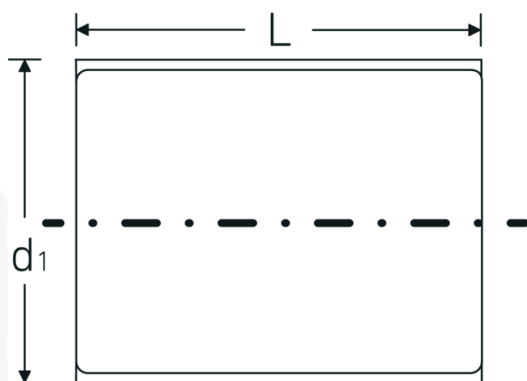

VDE socket

12179 VDE

Product no. 03370010
GTIN 4018754253746
Model 12179 VDE-10

Label. 1/2 " VDE socket Spanner size 10mm L.56mm

- Features.**
- HPQ® heavy-duty steel, chrome-plated
 - VDE insulated up to 1000 V
 - DIN EN 60900
 - Protective insulation according to IEC 900 - AC/1000 V AC/1000 V
 - Double hexagon AS-drive

Advantages.

HPQ® heavy duty steel, chrome plated

Technical Drawing.

Technical Attributes.

Drive profile	bi-hex AS-Drive®
Internal square drive (inch)	1/2 "
d1	19,5 mm
DIN	DIN EN 60900
Length mm (L)	56 mm
Width across flats [mm]	10 mm

Logistics data.

Depth mm (IFS)	54
Width mm (IFS)	26
Height mm (IFS)	26
Length (packed, mm)	75
Width (packed, mm)	35
Height (packed, mm)	35
Volume (packed, dm3)	0.091875 dm3
Art. no.	03370010
Weight (gross, kg)	0,065
Weight PAP (kg)	0,000
Weight PVC (kg)	0,002
GTIN	4018754253746
Country of origin	GERMANY
Region of origin	Nordrhein-Westfalen
WEEE/ElektroG	nicht ear-pflichtig
Customs tariff no.	82042000
Packing standard	1
Weight	60 g

Variants.

Art. no.	Model no. (ERP)	Description	GTIN
03370010	12179 VDE-10	1/2 " VDE socket Spanner size 10mm L.56mm	4018754253746
03370011	12179 VDE-11	1/2 " VDE socket Spanner size 11mm L.56mm	4018754253753
03370012	12179 VDE-12	1/2 " VDE socket Spanner size 12mm L.56mm	4018754253760
03370013	12179 VDE-13	1/2 " VDE socket Spanner size 13mm L.56mm	4018754253777
03370014	12179 VDE-14	1/2 " VDE socket Spanner size 14mm L.56mm	4018754253784
03370017	12179 VDE-17	1/2 " VDE socket Spanner size 17mm L.56mm	4018754253791
03370019	12179 VDE-19	1/2 " VDE socket Spanner size 19mm L.56mm	4018754253807
03370022	12179 VDE-22	1/2 " VDE socket Spanner size 22mm L.60mm	4018754253814
03370024	12179 VDE-24	1/2 " VDE socket Spanner size 24mm L.60mm	4018754253821