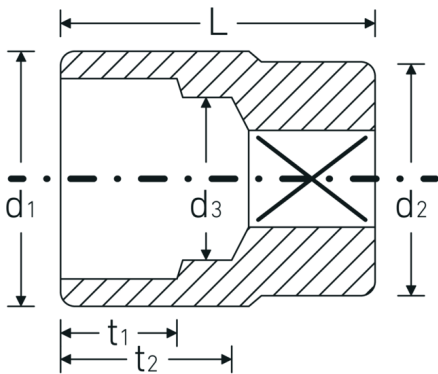

Sockets 3/4", inch

55a

Product no. **05410068**
GTIN **4018754009466**
Model **55 A 1 3/4**

Label.

3/4 " Socket Wrench size 1 3/4" L.70mm

Technical Drawing.

Technical Attributes.

| | |
|------------------------------|------------------|
| Drive profile | bi-hex AS-Drive® |
| Internal square drive (inch) | 3/4 " |
| d1 | 59,5 mm |
| d2 | 40 mm |
| d3 | 33 mm |
| Length mm (L) | 70 mm |
| Wrench size [inch] | 1 3/4 " |
| t1 | 32 mm |
| t2 | 40,5 mm |

Logistics data.

| | |
|-----------------------------------|-----------------------|
| Depth mm (IFS) | 70 |
| Width mm (IFS) | 60 |
| Height mm (IFS) | 60 |
| Length (packed, mm) | 110 |
| Width (packed, mm) | 110 |
| Height (packed, mm) | 60 |
| Volume (packed, dm ³) | 0.726 dm ³ |
| Product no. | 05410068 |
| Weight (gross, kg) | 0,540 |