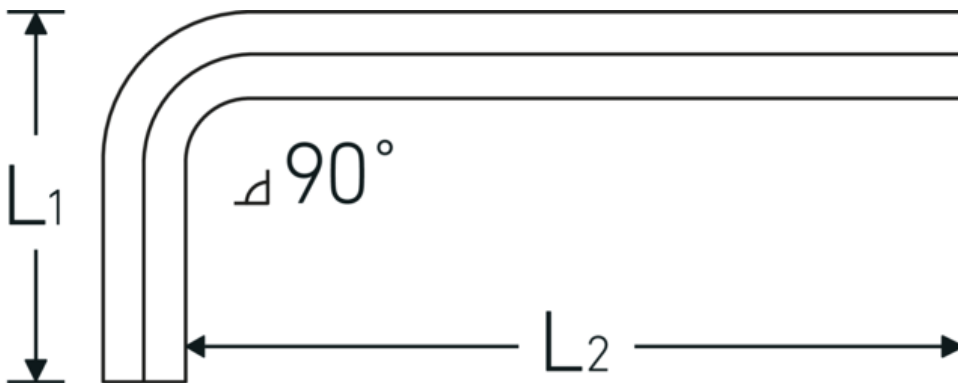

## Hex key L-wrench

10760a

Product no. **43553006**  
 GTIN **4018754332298**  
 Model **10760a 3/32**  
**WINKELSCHRAUBENDREHER**  
**SECHSKANT**

### Label.

Hex key L-wrench screwdriver Hex drive 3/32 L.17mm x 51mm

### Technical Attributes.

Drive profile	hex
External hex drive (inch)	3/32
L1	17 mm
L2	51 mm

### Logistics data.

Depth mm (IFS)	56
Width mm (IFS)	19
Height mm (IFS)	3
Length (packed, mm)	175
Width (packed, mm)	100
Height (packed, mm)	4
Volume (packed, dm <sup>3</sup> )	0.07 dm <sup>3</sup>
Product no.	43553006
Weight (gross, kg)	0,030