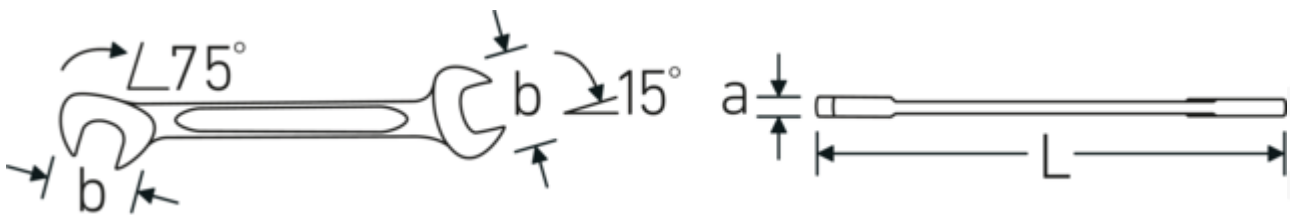

Small double-open ended spanner
ELECTRIC, metric

ELECTRIC 12

Product no. **40063535**
GTIN **4018754018680**
Model **ELECTRIC 12 3,5**

Label.

Double open-ended spanner, small Spanner size 3.5 mm L.70mm

Features.

- straight design, jaw position 15° and 75°
- sturdy, slim and lightweight intelligent design
- high bending strength due to double T-profile
- STAHLWILLE's round finish ensures a surface that is pleasant to the skin and has a good grip
- extremely sturdy, exceptionally durable
- drop-forged, hardened and cooled in oil bath
- chrome-alloy steel, chrome plated

Technical Drawing.

Technical Attributes.

a	2 mm
Width mm (b)	10,5 mm
Length mm (L)	70 mm
Jaw angle	15/75 °
Spanner width 1 [mm]	3.5 mm
Spanner width 2 [mm]	3.5 mm

Logistics data.

Depth mm (IFS)	70
Width mm (IFS)	11
Height mm (IFS)	2
Length (packed, mm)	90
Width (packed, mm)	40
Height (packed, mm)	7

Volume (packed, dm3)	0.0252 dm3
Art. no.	40063535
Weight (gross, kg)	0,053
Weight PAP (kg)	0,000
Weight PVC (kg)	0,002
GTIN	4018754018680
Country of origin	GERMANY
Region of origin	Nordrhein-Westfalen
WEEE/ElektroG	nicht ear-pflichtig
Customs tariff no.	82041100
Packing standard	10
Weight	5 g