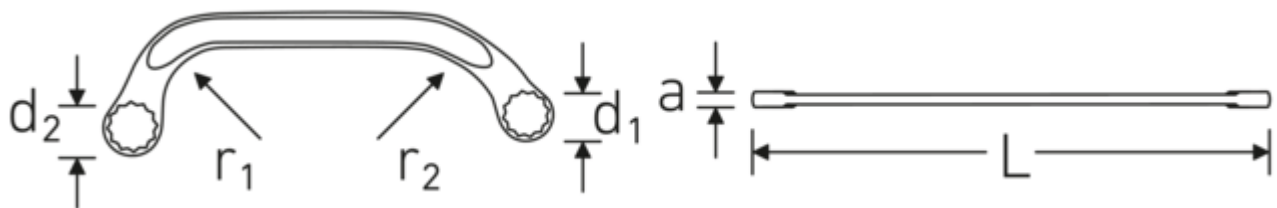

**Double-ended ring spanner
STARTER, metric**

STARTER 27

Product no. **41091416**
GTIN **4018754022052**
Model **STARTER 27 14 x 16**

Label. Double-ended ring spanner Spanner size 14 x 16 mm L.179mm

Features.

- ISO 3318
- Chrome Alloy Steel, chrome plated

Advantages.

ISO 3318

Technical Drawing.

Technical Attributes.

a	7,5 mm
Drive profile	bi-hex AS-Drive®
d1	21 mm
d2	24,5 mm
Length mm (L)	179 mm

Logistics data.

Depth mm (IFS)	179
Width mm (IFS)	63
Height mm (IFS)	8
Length (packed, mm)	181
Width (packed, mm)	65

r1	36 mm	Height (packed, mm)	60
r2	64 mm	Volume (packed, dm3)	0.7059 dm3
Spanner width 1 [mm]	14 mm	Art. no.	41091416
Spanner width 2 [mm]	16 mm	Weight (gross, kg)	0,910
		Weight PAP (kg)	0,000
		Weight PVC (kg)	0,010
		GTIN	4018754022052
		Country of origin	GERMANY
		Region of origin	Nordrhein-Westfalen
		WEEE/ElektroG	nicht ear-pflichtig
		Customs tariff no.	82041100
		Packing standard	10
		Weight	91 g

Variants.

Art. no.	Art. no. (ERP)	Description	GTIN
41091012	STARTER 27 10 x 12	Double-ended ring spanner Spanner size 10 x 12 mm L.150mm	4018754022038
41091113	STARTER 27 11 x 13	Double-ended ring spanner Spanner size 11 x 13 mm L.150mm	4018754022045
41091416	STARTER 27 14 x 16	Double-ended ring spanner Spanner size 14 x 16 mm L.179mm	4018754022052
41091417	STARTER 27 14 x 17	Double-ended ring spanner Spanner size 14 x 17 mm L.179mm	4018754022069
41091517	STARTER 27 15 x 17	Double-ended ring spanner Spanner size 15 x 17 mm L.184mm	4018754022076
41091618	STARTER 27 16 x 18	Double-ended ring spanner Spanner size 16 x 18 mm L.200mm	4018754096770
41091922	STARTER 27 19 x 22	Double-ended ring spanner Spanner size 19 x 22 mm L.225mm	4018754022090